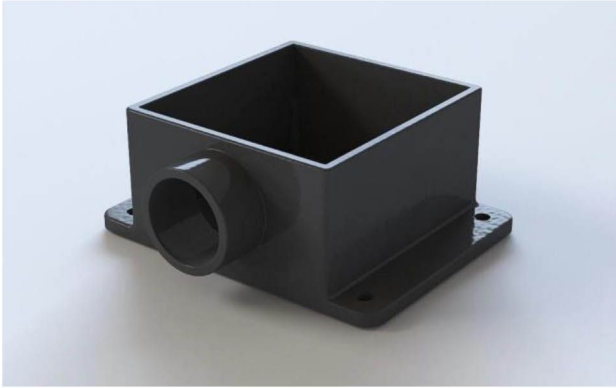

WATER DISCHARGE PART

- ✓ Raw material is a mold aluminium
- ✓ Enables water discharge and connect to ground

Automation

- ✓ Otomation system is Somfy /Becker motors
- ✓ Motors are 88.507 lb.ft
- ✓ Remote control
- ✓ No mixing with other radio frekans .(868 mhz)

FABRIC

- ✓ Serge Ferari ,block out
- ✓ Fabric 3 layers , no reflection light and unflammable
- ✓ PVC flexy fabric weight 0.126 Lb/ft ²
- ✓ Warranty 7 years

LIGHTINING

- ✓ Led lightining
- ✓ 3w Samsung and 1 piece per 10 square foot
- ✓ Leds Samsung brand
- ✓ Easy assemble and usefull