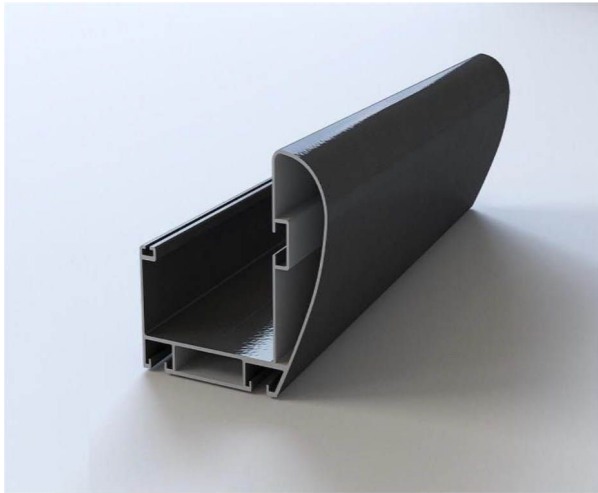

1600 SERIES PERGOLA TECHNIC DETAILS

FRONT BEAM AND RAIN GUTTER

Height :6.24 Inch
Width :6.94 Inch
Thickness :0.086 Inch
Weight :0.003 Lb/ft

- ✓ Raw material :Aluminum T56063
- ✓ Water is discharged through a canal on rain gutter and this part provides durability to pergola

RAIL PROFILE

Height :6.29 Inch
Width : 4.72441 Inch
Thickness : 0.07 Inch
Weight : 0.004 lb/ft

- ✓ Raw material :Aluminum T56063
- ✓ Rail profile extends to 413.38 Inch without extra pillar
- ✓ Cylinder canals on profile prevent to flow water and air through pergola and fabric
- ✓ Rib in the canals enables to isolation

FABRIC PROFILE

Height : 1.9 Inch
Width : 1.96 Inch
Thickness : 0.05 Inch
Weight : 0.0006 lb/ft

- ✓ Raw material : Aluminum T56063
- ✓ The vertical rod in the medium of profile enables extend to 400cm without extra colons
- ✓ Gutter on the top of profile for leds

Height : 4.72 Inch
Width : 5.11 Inch
Thickness : 0.07 Inch
Weight : 0.001 lb/ft

- ✓ Raw material : Aluminum T56063
- ✓ Profile at front part enables discharge water
- ✓ Profile mounted under rain gutter