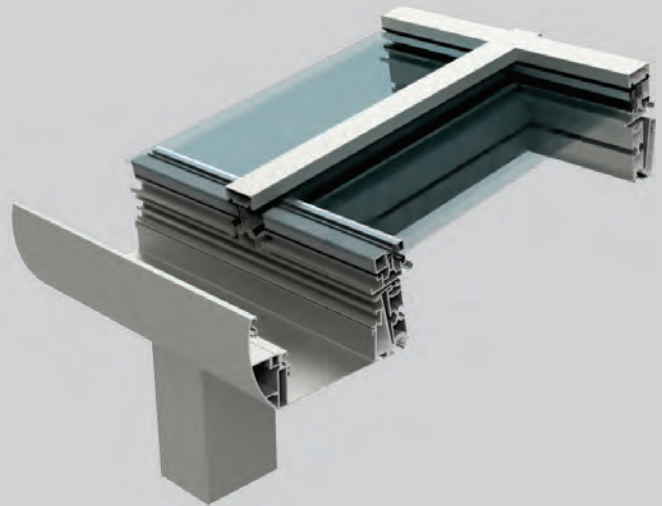

ACCURACY

HARMONY

BALANCE

FRA 80

FIXED GLASS ROOF SYSTEM

It is designed to create modern comfort areas in restaurant, cafe, garden conservatory and terrace coating projects. The system is suitable for single glazing and double-glazing combinations.

The carrier profiles in the system are made of aluminum. All profiles are cut at an angle of 90 degrees, providing ease of production and installation.

System installation is made between 5 and 20 degrees. Special creek and carrier profiles are used. The system has special ducts for LED lighting.

FRA 80

FIXED GLASS ROOF SYSTEM