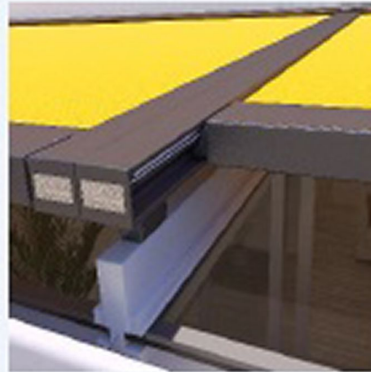

Click

CLIPS LOCKED RAIL PROFILE

Easy montage without screws! The strong locked rail profile group provides max. ease of assembly, besides chic appearance. Maintenance takes place quickly.

Click

SEQUENTIAL APPLICATION

Perfect joints are formed without any gaps in sequential applications.

SCREWLESS FINISH, SMOOTH SURFACE

All screws are hidden and side cover is kept in alignment with rail profile, no gap is visible between adjacent products.