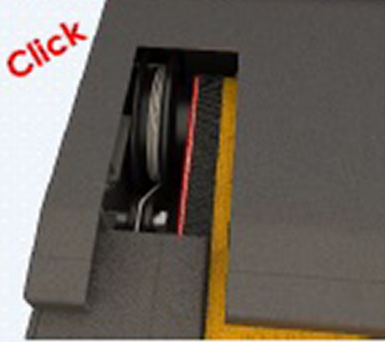

100% screwless surface

FABRIC and ROPE

Fabric wrapping is done from the top, all residues are kept out during wrapping, only space is left for the fabric at the box outlet, inside of the box is not visible!

Click

ZIPPER DETAIL

The screwless locked profile group, PVC wick and zipper detail are specially designed for ease of assembly and strong wind resistance.

Max. Practical.  
Max. Strong

Click

CLIPS LOCKED BOX COVER

Clips locked cover profile does not require screws. Montage and maintenance works are fast and practical.

Click

WATER DRAIN

There is a hidden water reservoir in the front profile and a channel for water flow on the side rail. All collected water is drained from the rail end.