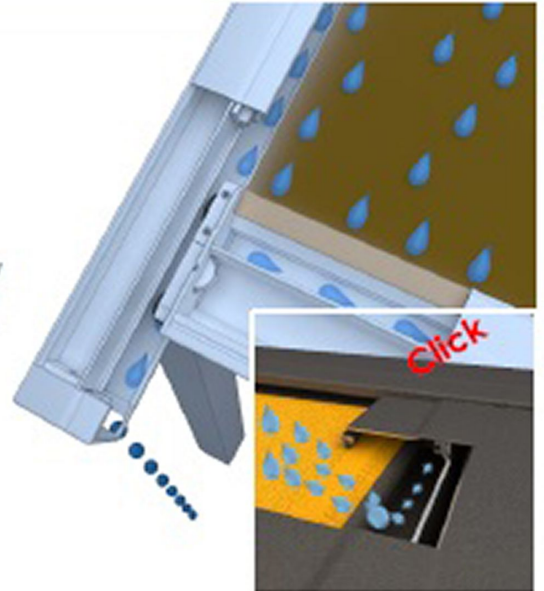

100% screwless surface

FABRIC and ROPE

Fabric wrapping is done from the top, all residues are kept out during wrapping, only space is left for the fabric at the box outlet, inside of the box is not visible!

Click

ZIPPER DETAIL

The screwless locked profile group, PVC wick and zipper detail are specially designed for ease of assembly and strong wind resistance.

Max. Practical.  
Max. Strong

Click

CLIPS LOCKED BOX COVER

Clips locked cover profile does not require screws. Montage and maintenance works are fast and practical.

Click

WATER DRAIN

There is a hidden water reservoir in the front profile and a channel for water flow on the side rail. All collected water is drained from the rail end.

Click

CLIPS LOCKED RAIL PROFILE

Easy montage without screws! The strong locked rail profile group provides max. ease of assembly, besides chic appearance. Maintenance takes place quickly.

Click

SEQUENTIAL APPLICATION