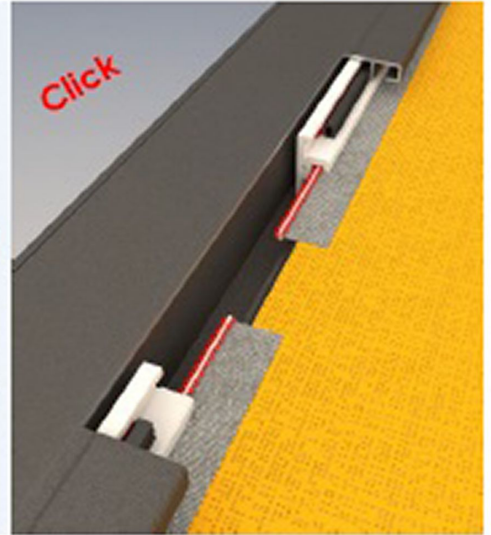

100% screwless surface

FABRIC and ROPE

Fabric wrapping is done from the top, all residues are kept out during wrapping, only space is left for the fabric at the box outlet, inside of the box is not visible!

Click

ZIPPER DETAIL

The screwless locked profile group, PVC wick and zipper detail are specially designed for ease of assembly and strong wind resistance.

Max. Practical.  
Max. Strong

Click

CLIPS LOCKED BOX COVER

Clips locked cover profile does not require screws. Montage and maintenance works are fast and practical.

Click

WATER DRAIN

There is a hidden water reservoir in the front profile and a channel for water flow on the side rail. All collected water is drained from the rail end.

Click

CLIPS LOCKED RAIL PROFILE

Easy montage without screws! The strong locked rail profile group provides max. ease of assembly, besides chic appearance. Maintenance takes place quickly.

Click

SEQUENTIAL APPLICATION