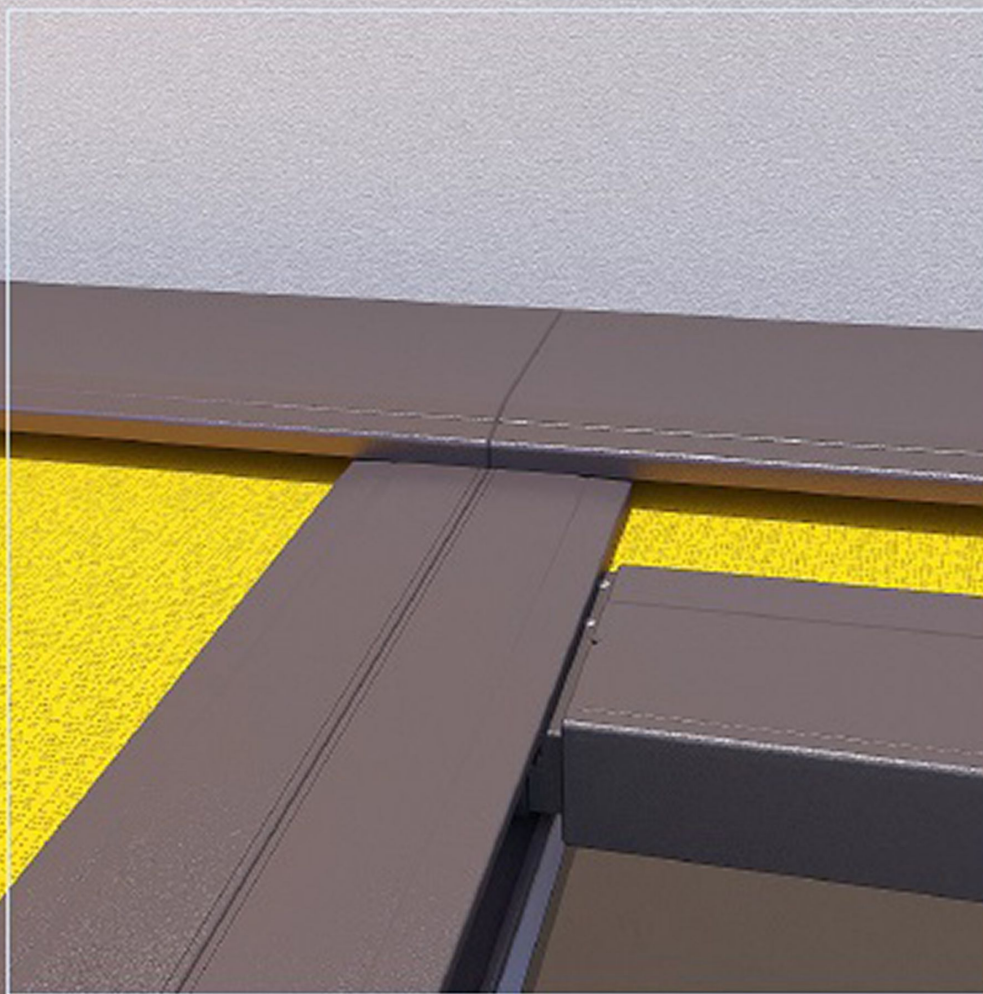

PRO Zip Roof Screen

Call: 833.629.6464