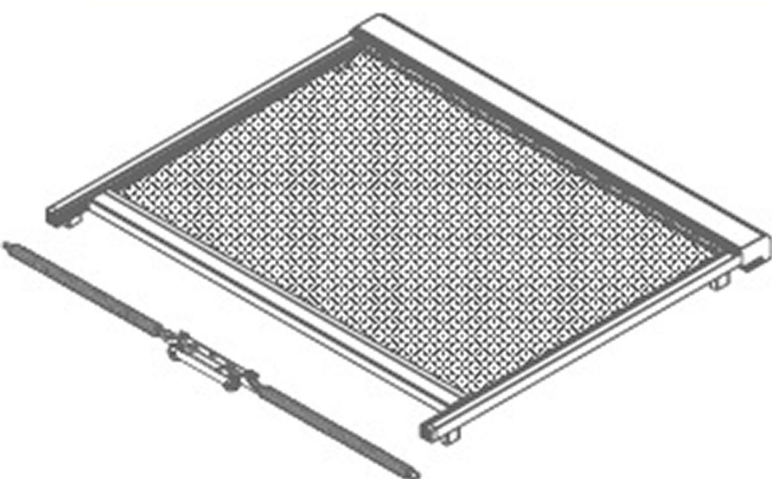

Clips locked cover profile does not require screws. Montage and maintenance works are fast and practical.

Click

WATER DRAIN

There is a hidden water reservoir in the front profile and a channel for water flow on the side rail. All collected water is drained from the rail end.

Click

CLIPS LOCKED RAIL PROFILE

Easy montage without screws! The strong locked rail profile group provides max. ease of assembly, besides chic appearance. Maintenance takes place quickly.

Click

SEQUENTIAL APPLICATION

Perfect joints are formed without any gaps in sequential applications.

SCREWLESS FINISH, SMOOTH SURFACE

All screws are hidden and side cover is kept in alignment with rail profile, no gap is visible between adjacent products.

Synchronized spring mechanism balances the fabric bidirectionally.

PRO	
Max. Width	5000 / 6000 mm
Max. Length	6000 mm
Max. Area	28 m <sup>2</sup>
Box dimensions	195 x 150 mm

STANDARD COLORS

RAL / CODE

SEMI-GLOSS