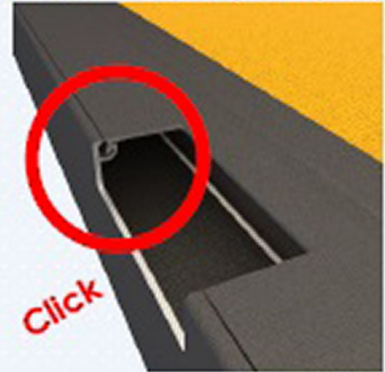

Click

ZIPPER DETAIL

The screwless locked profile group, PVC wick and zipper detail are specially designed for ease of assembly and strong wind resistance.

Max. Practical.  
Max. Strong

Click

CLIPS LOCKED BOX COVER

Clips locked cover profile does not require screws. Montage and maintenance works are fast and practical.

Click

WATER DRAIN

There is a hidden water reservoir in the front profile and a channel for water flow on the side rail. All collected water is drained from the rail end.

Click

CLIPS LOCKED RAIL PROFILE

Easy montage without screws! The strong locked rail profile group provides max. ease of assembly, besides chic appearance. Maintenance takes place quickly.

Click

SEQUENTIAL APPLICATION

Perfect joints are formed without any gaps in sequential applications.

SCREWLESS FINISH, SMOOTH SURFACE

All screws are hidden and side cover is kept in alignment with rail profile, no gap is visible between adjacent products.