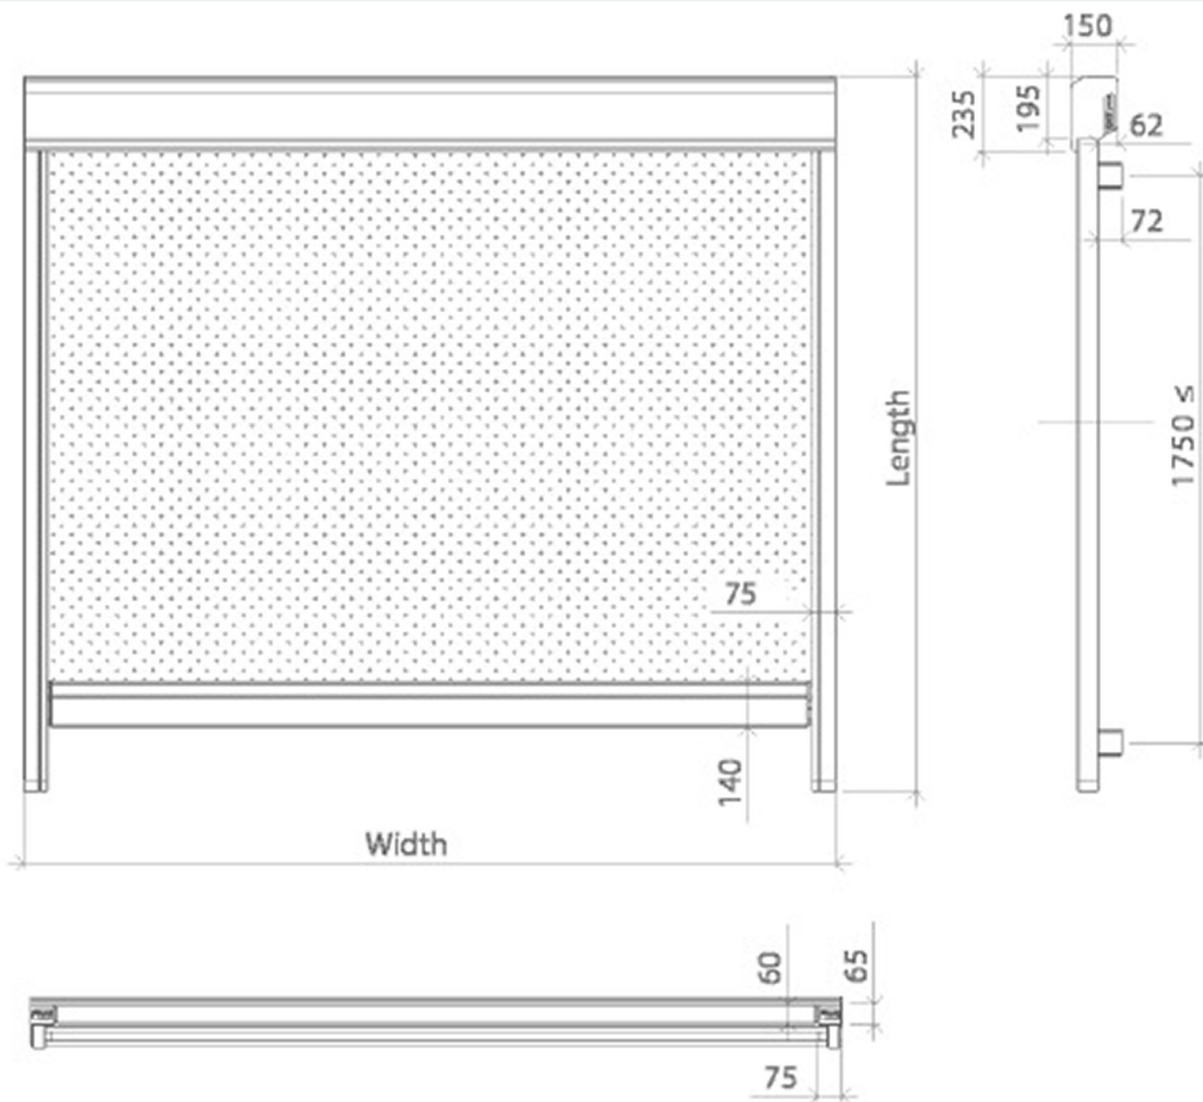

Box; 125 x 127 mm  
Max Area; 21,5 m<sup>2</sup>

**ZP 125 Line**

Box; 125 x 127 mm  
Max Area; 12 m<sup>2</sup>

These product groups are in other lists. Request.

SAMPLES of APPLICATION

Exterior curtain technologies

Perfect joints are formed without any gaps in sequential applications.

SCREWLESS FINISH, SMOOTH SURFACE

All screws are hidden and side cover is kept in alignment with rail profile, no gap is visible between adjacent products.

Synchronized spring mechanism balances the fabric bidirectionally.

PRO	
Max. Width	5000 / 6000 mm
Max. Length	6000 mm
Max. Area	28 m <sup>2</sup>
Box dimensions	195 x 150 mm

STANDARD COLORS

RAL / CODE

SEMI-GLOSS