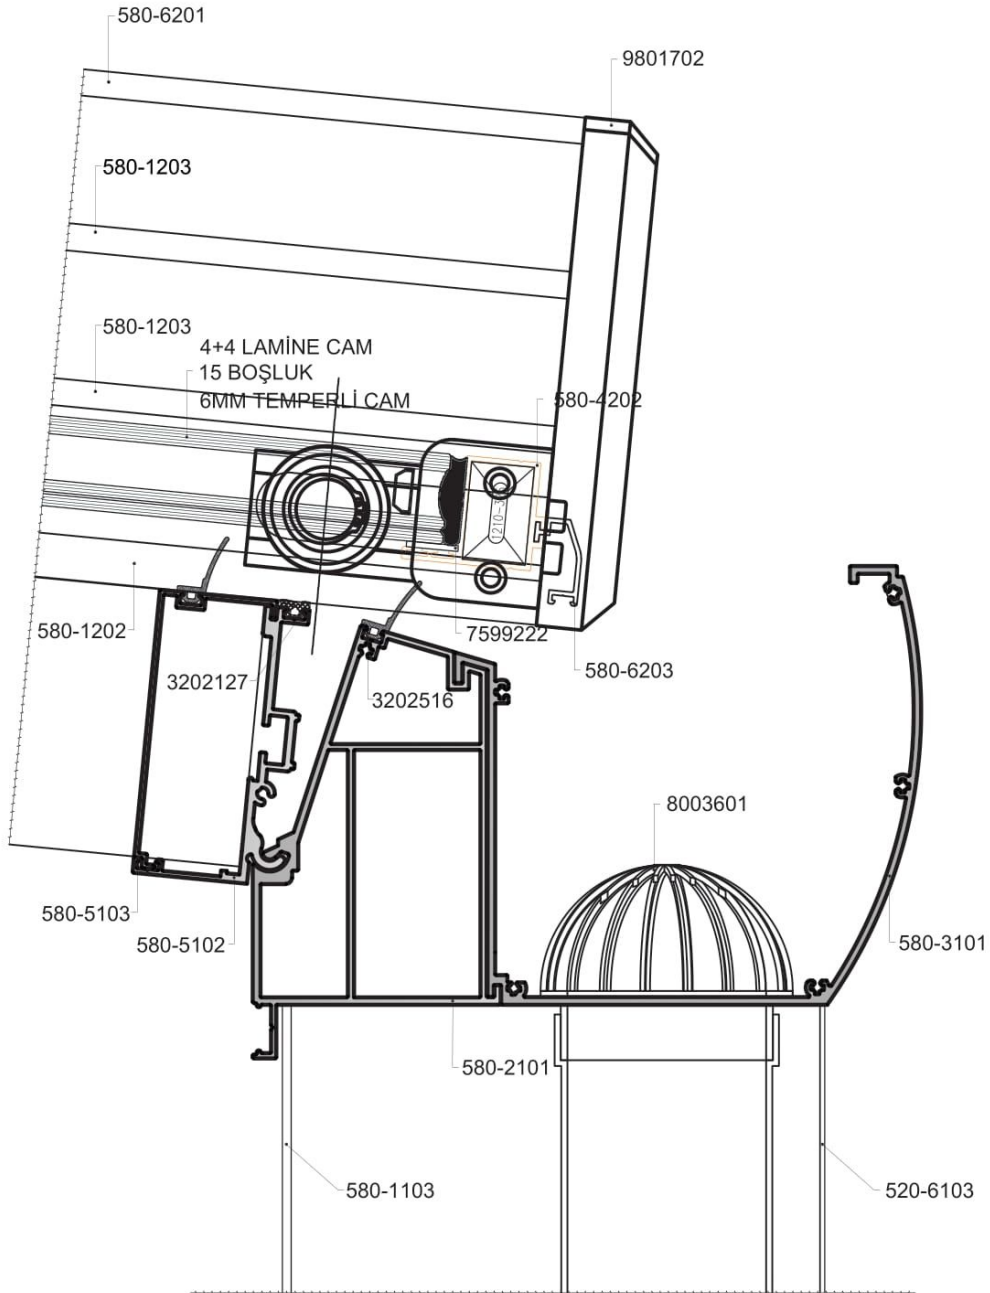

# SRA 150

MOTORIZED GLASS ROOF SYSTEM

ACCURACY

HARMONY

BALANCE