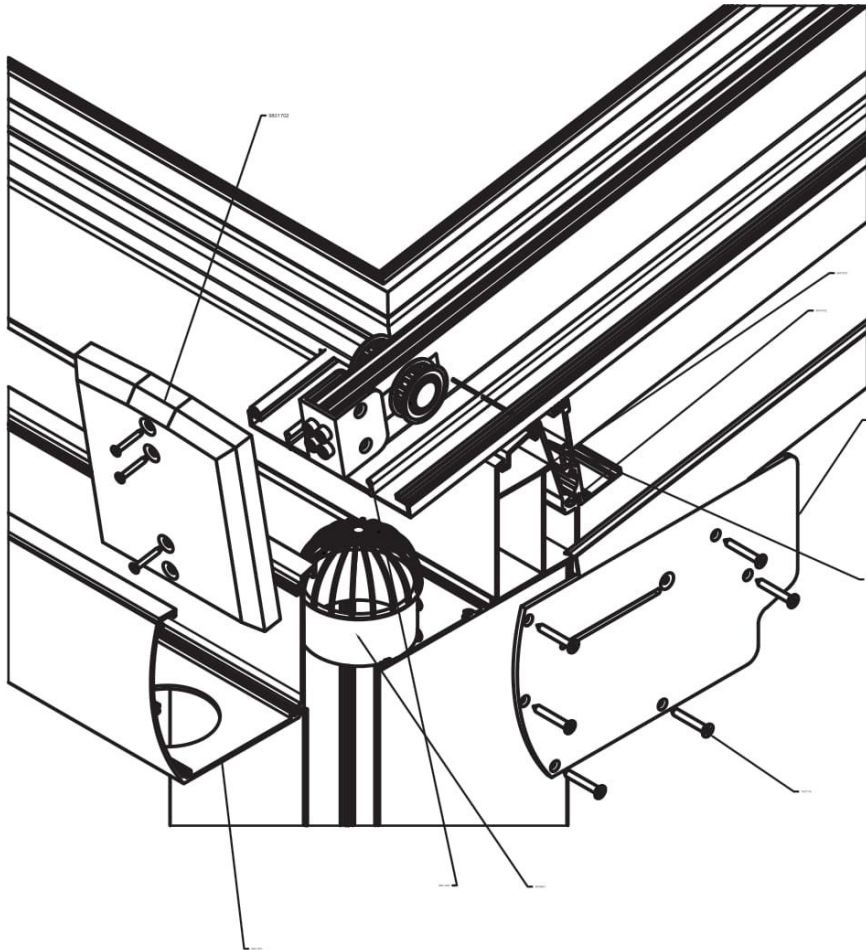

# SRA 150

MOTORIZED GLASS ROOF SYSTEM

ACCURACY

HARMONY

BALANCE

DETAY 01  
SAĞ KÖŞE DETAYLARI