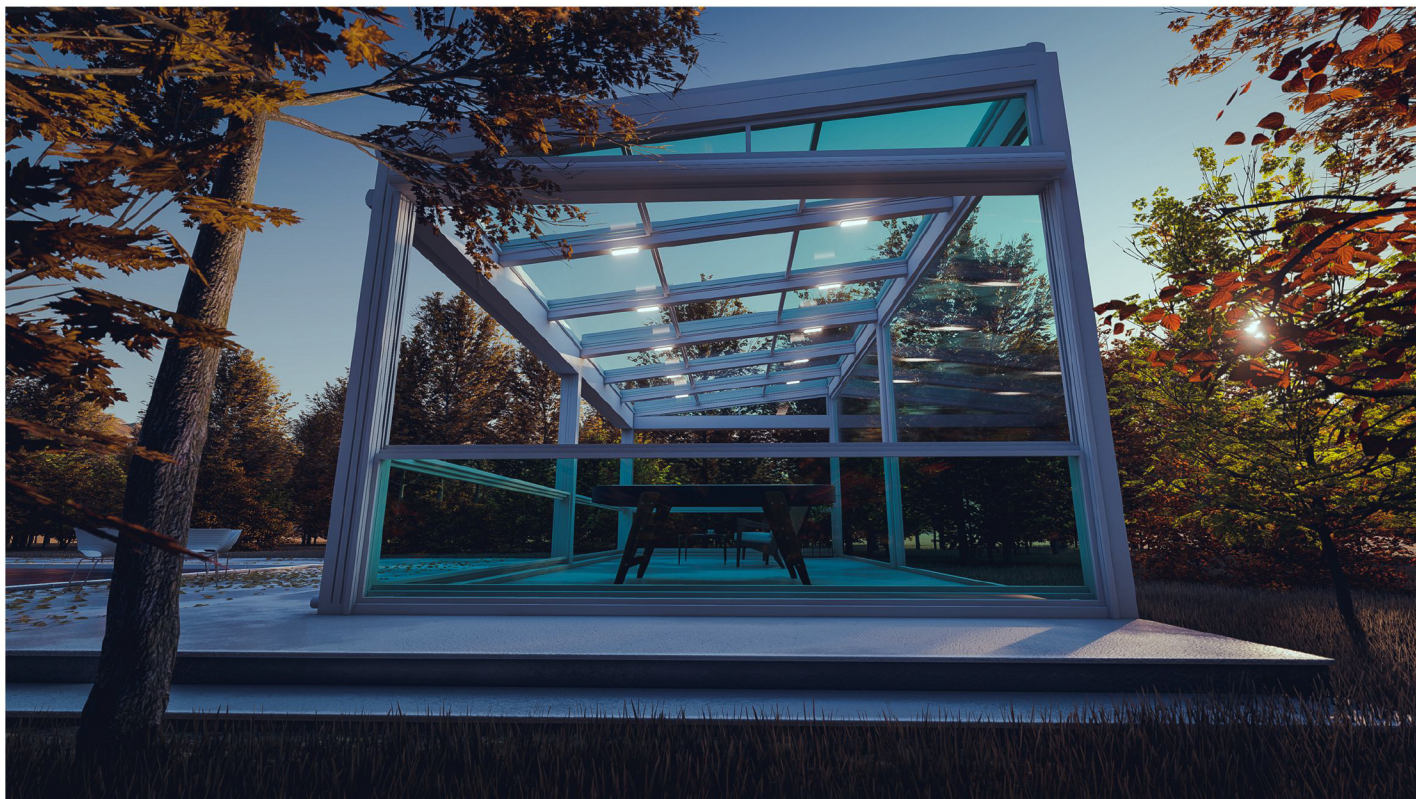

# SRA 150

MOTORIZED GLASS ROOF SYSTEM

ACCURACY

HARMONY

BALANCE