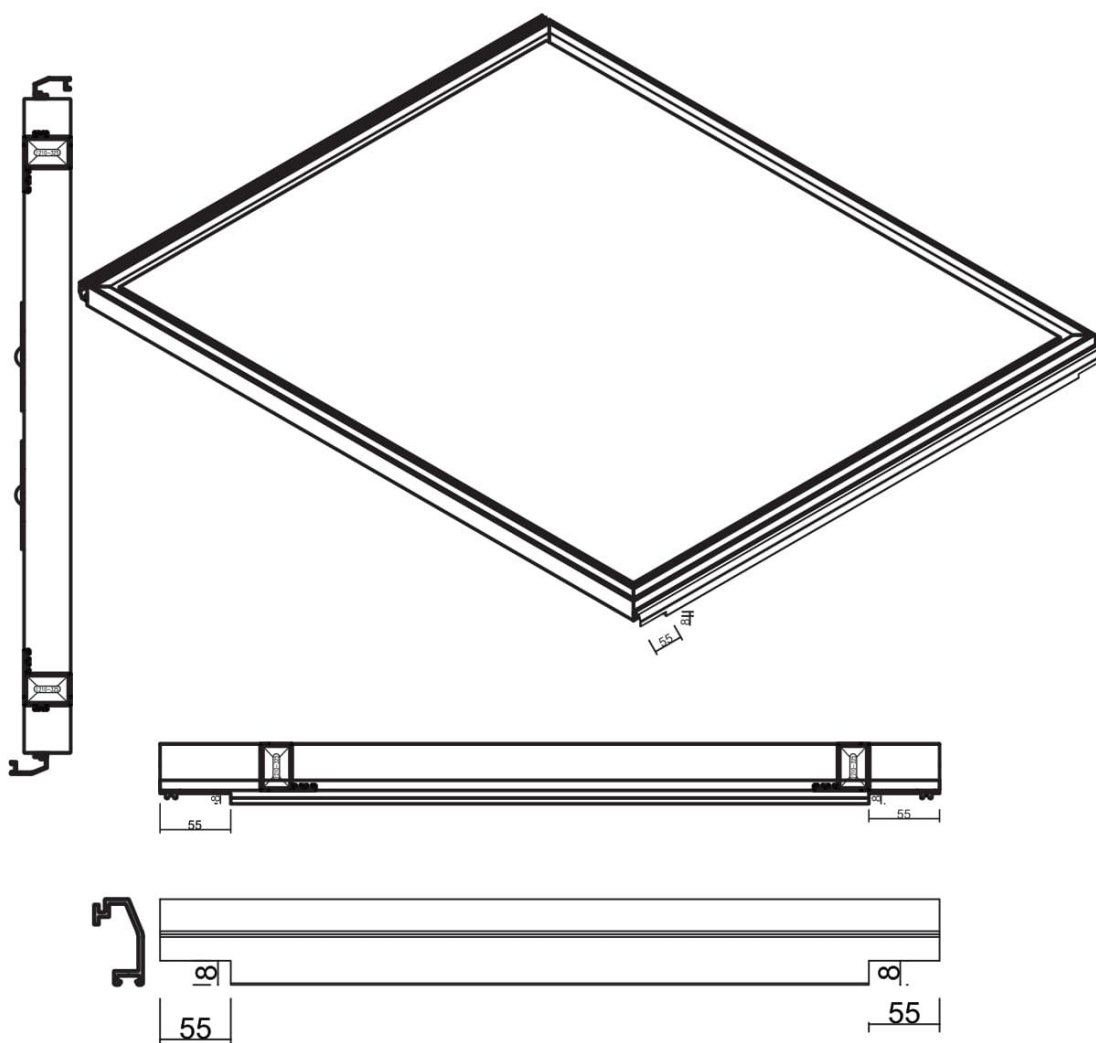

SRA 150

MOTORIZED GLASS ROOF SYSTEM