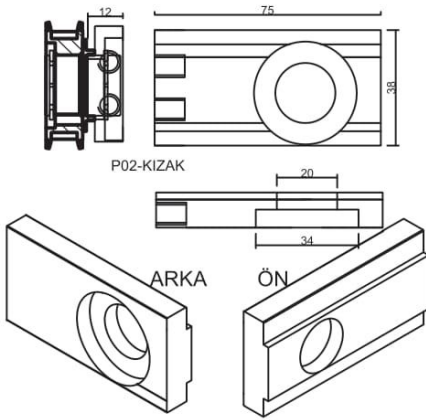

# SRA 150

MOTORIZED GLASS ROOF SYSTEM

ACCURACY

HARMONY

BALANCE