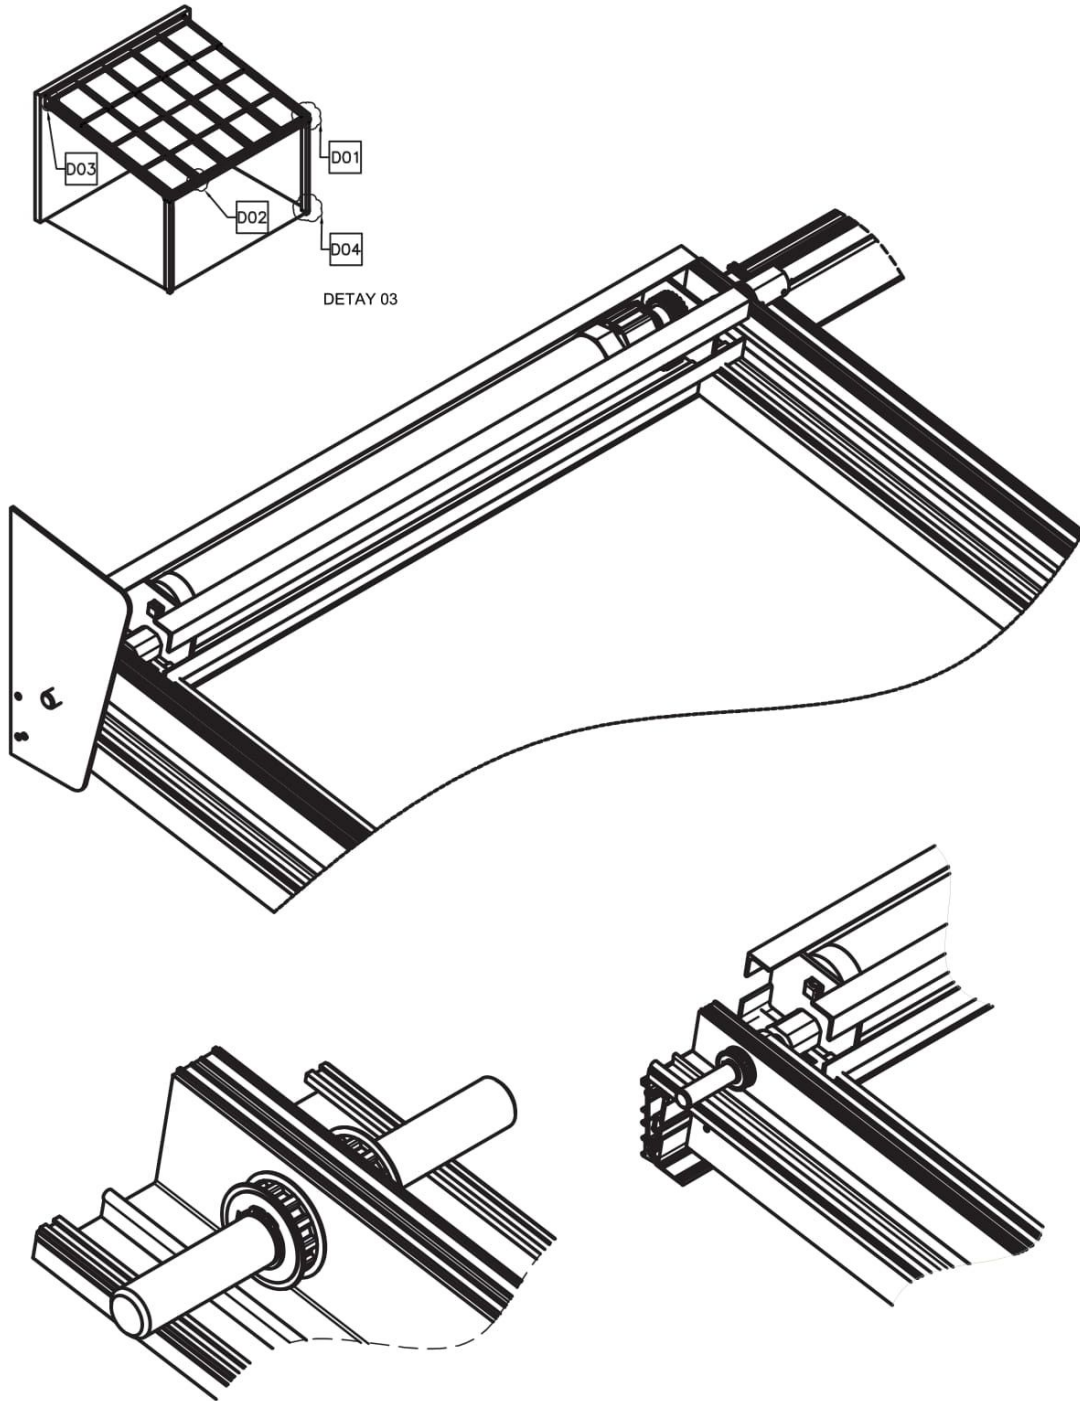

# SRA 150

MOTORIZED GLASS ROOF SYSTEM

ACCURACY

HARMONY

BALANCE