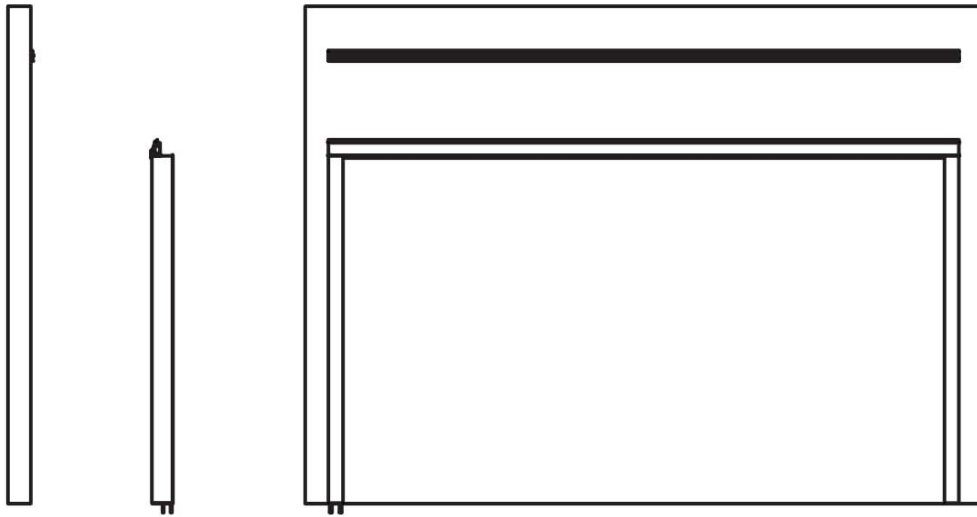

SRA 150

MOTORIZED GLASS ROOF SYSTEM