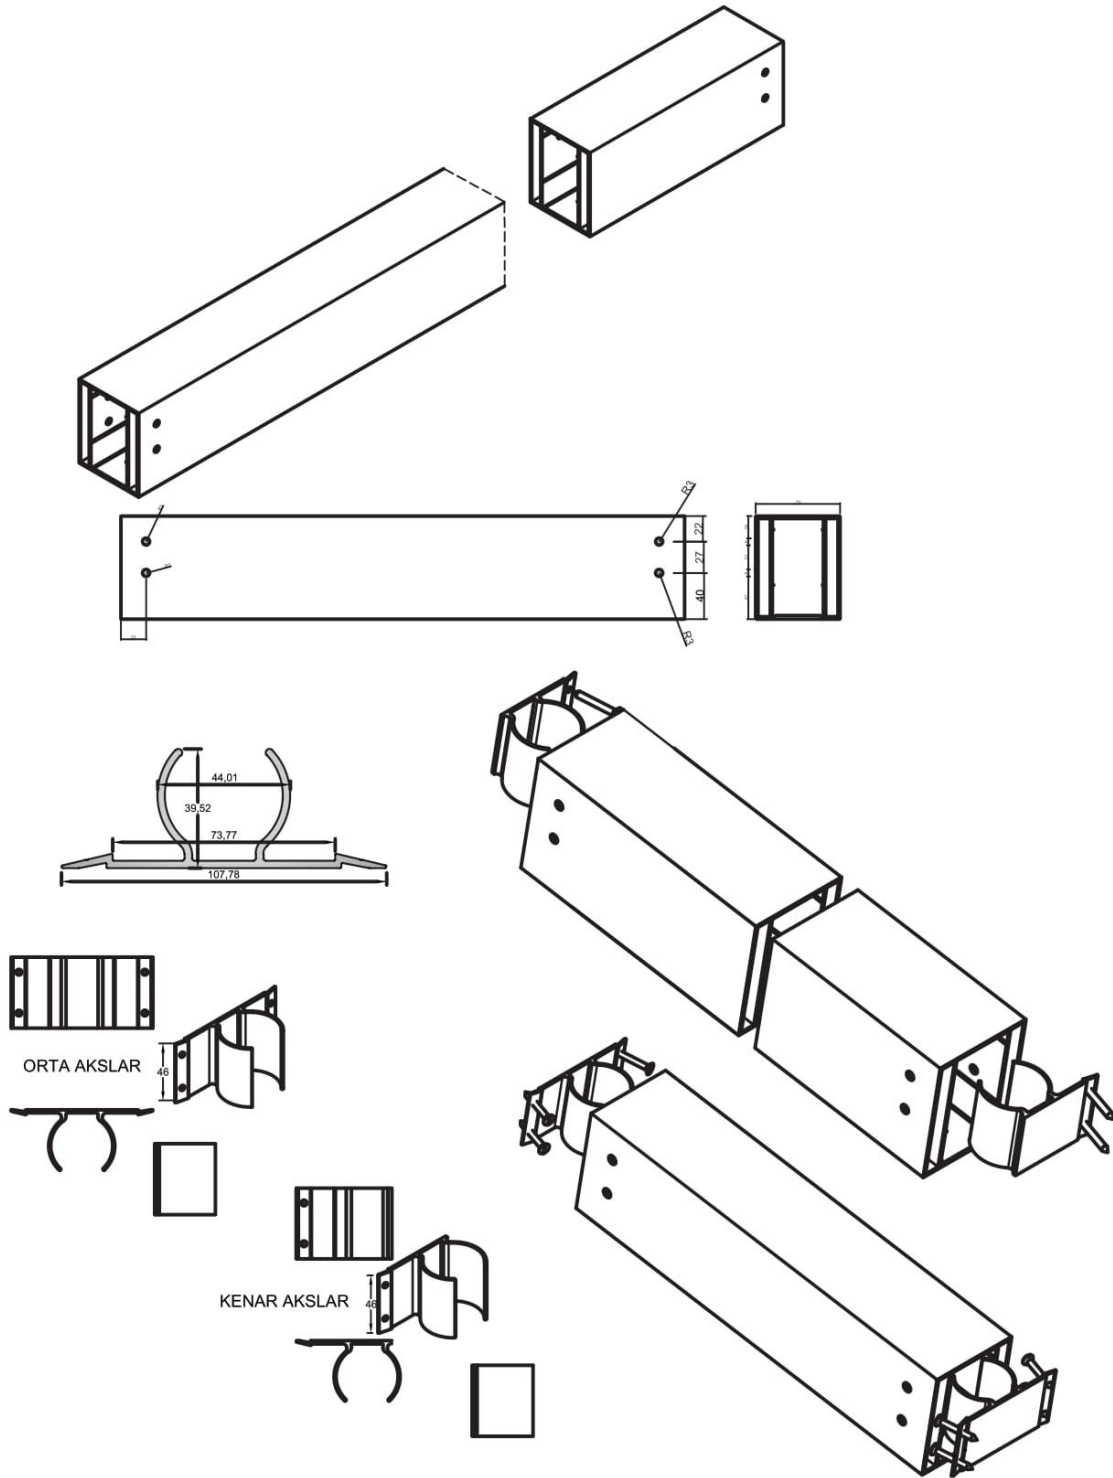

SRA 150

MOTORIZED GLASS ROOF SYSTEM