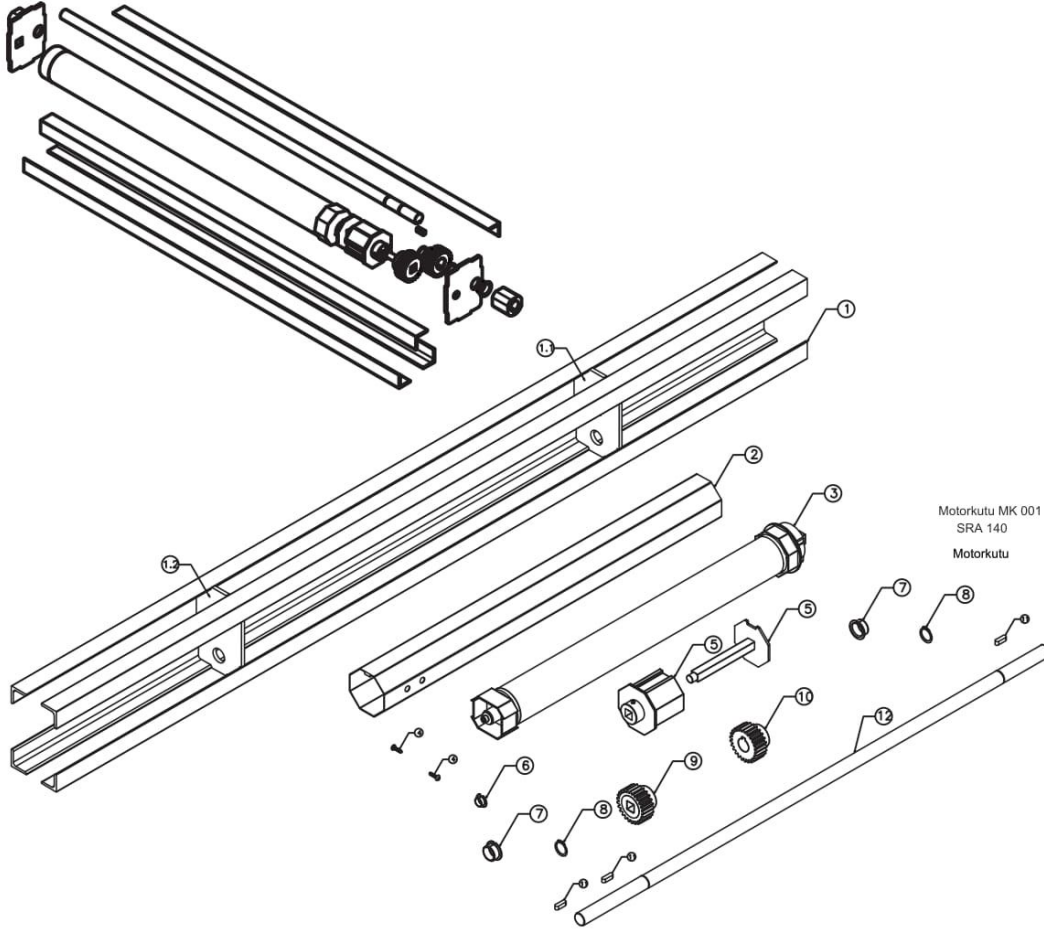

SRA 150

MOTORIZED GLASS ROOF SYSTEM

ACCURACY

HARMONY

BALANCE

Motor kütü MK 001
SRA 140
Motor kütü

Poz	İsim	Adet	Malzeme	Stok No
1	Köşe bent 30x30x3mm 1.5m	4	Demir el. statik boya	1609401
1.1	Motor Yan kapak saç kare	1	Demir el. statik boya	9516910
1.2	Motor Yan kapak saç	1	Demir el. statik boya	9516911
2	70'lık Galvanize Boru	1	1.3mm Gal. Saç 670mm	9512106
3	BECKER Panjurmotor	1	120 N/m 11 rpm	9501004
4	Matkap uçlu vida YSB 4.2x19mm	2	Çelik galvanize	1501129
5	Aks ayarlı Boru başı	1	Çelik galvanize	9516103
6	Burç 12x7mm	1	Bronz	9507103
7	Burç 20x11.5mm	2	Bronz	9507101
8	DIN 471A 20x1.2mm A2 Mİ segmanı 20mm	2	İnox	9516308
9	Kare dişli M2 / 25	1	Alüminyum	9506504
10	20'lık dişli M2 / 25	1	Alüminyum	9506503
11	Kama 20x6mm	3	İnox	9501303
12	MİL 20x80 mm	1	ÇELİK	9516912