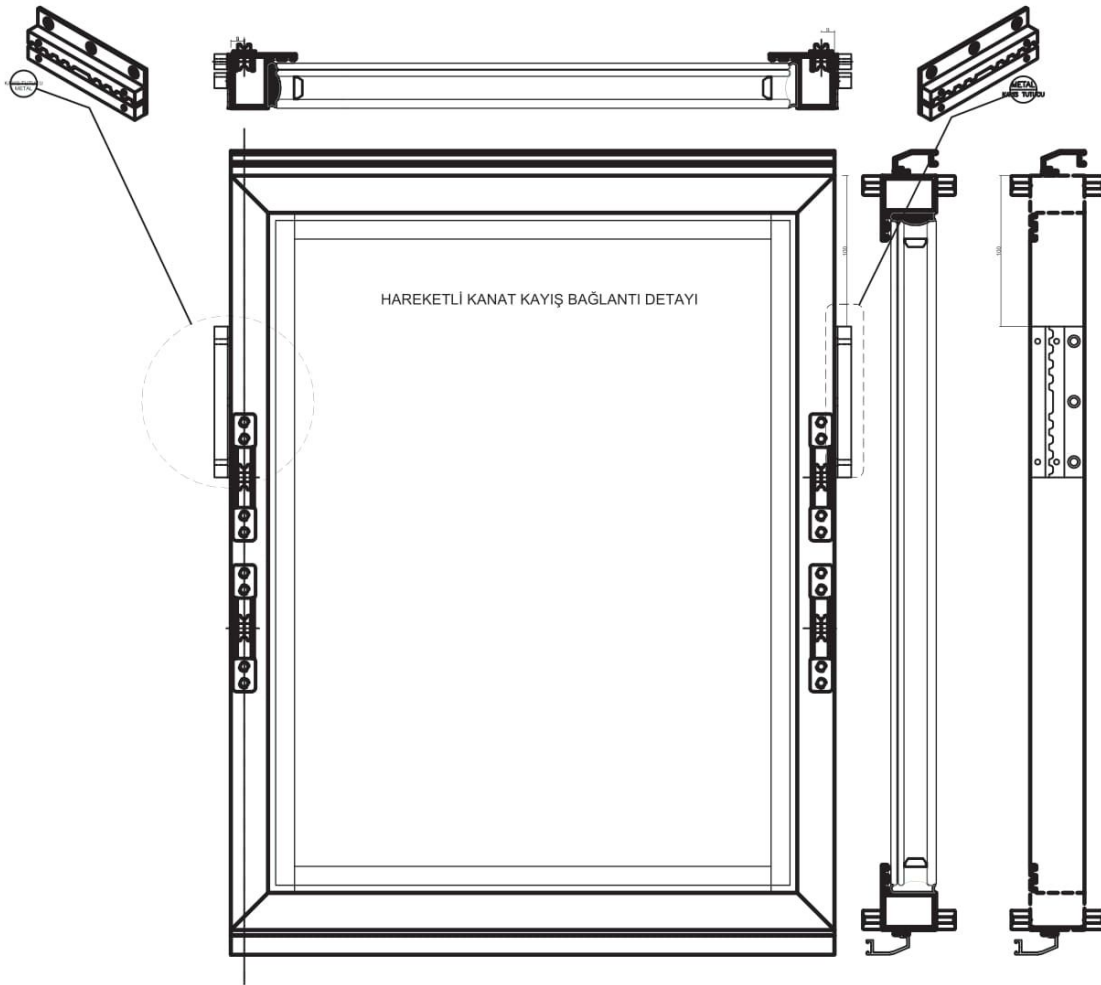

# SRA 150

MOTORIZED GLASS ROOF SYSTEM

ACCURACY

HARMONY

BALANCE