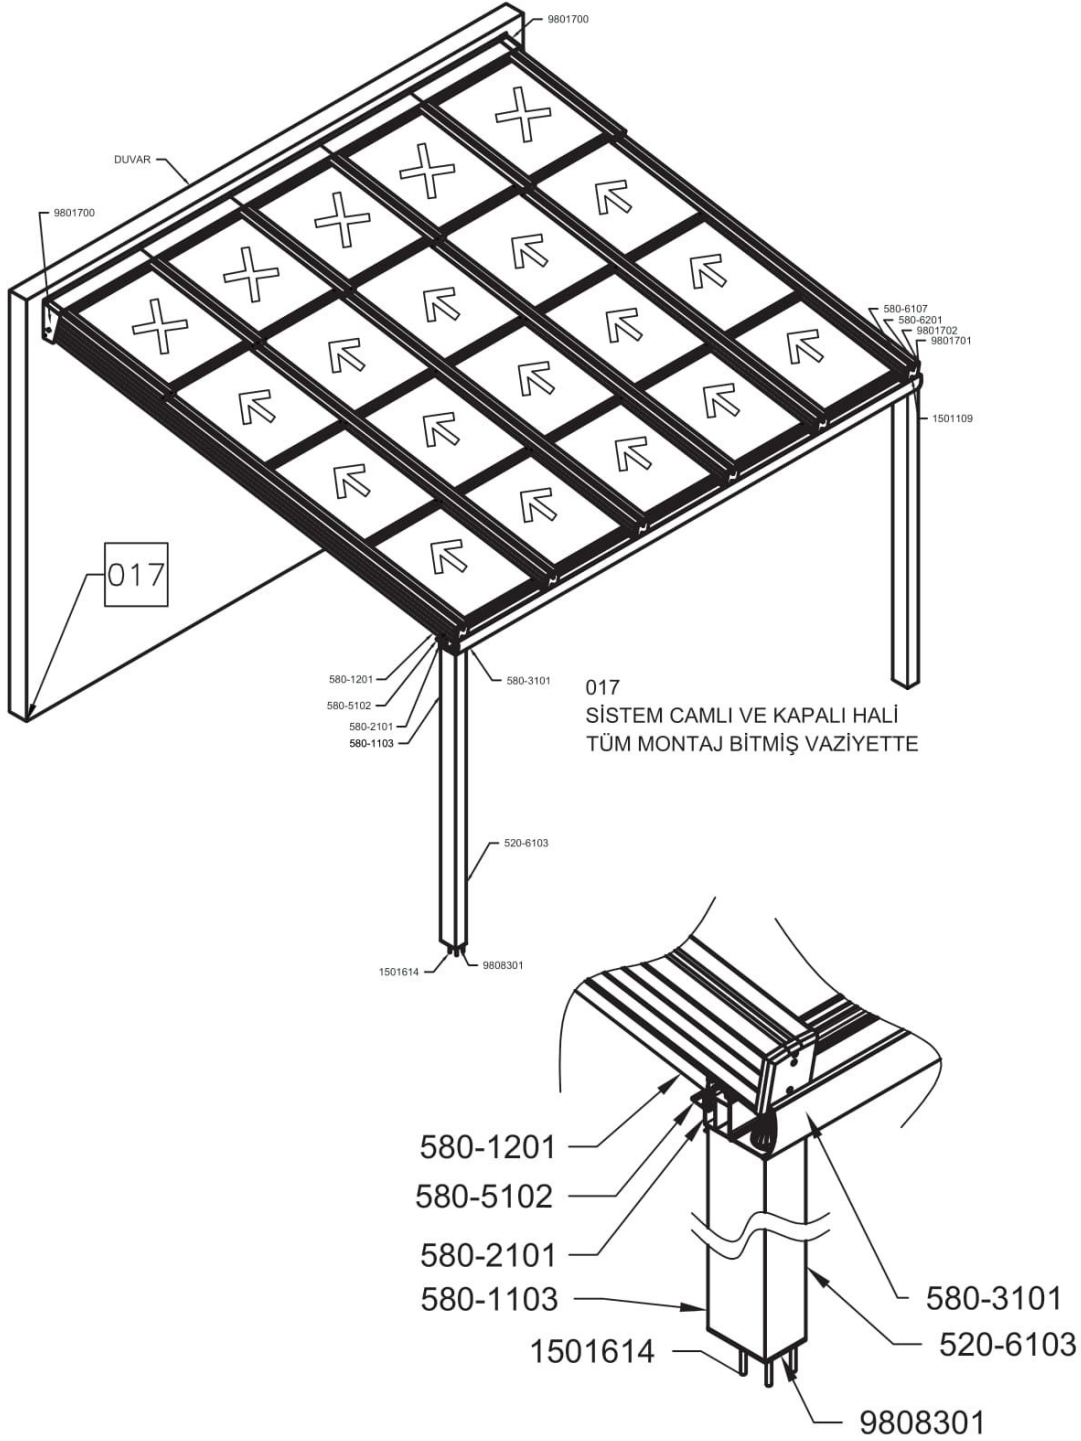

# SRA 150

MOTORIZED GLASS ROOF SYSTEM

ACCURACY

HARMONY

BALANCE

# SRA 150

MOTORIZED GLASS ROOF SYSTEM

ACCURACY

HARMONY

BALANCE

DETAY 01  
SAĞ KÖŞE DETAYLARI