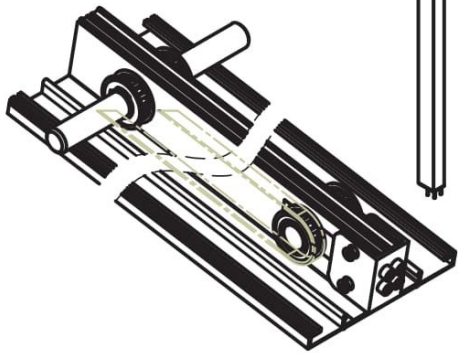

SRA 150

MOTORIZED GLASS ROOF SYSTEM