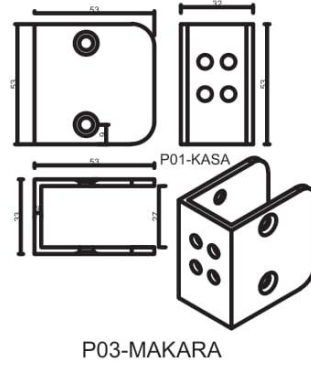

# SRA 150

MOTORIZED GLASS ROOF SYSTEM

ACCURACY

HARMONY

BALANCE