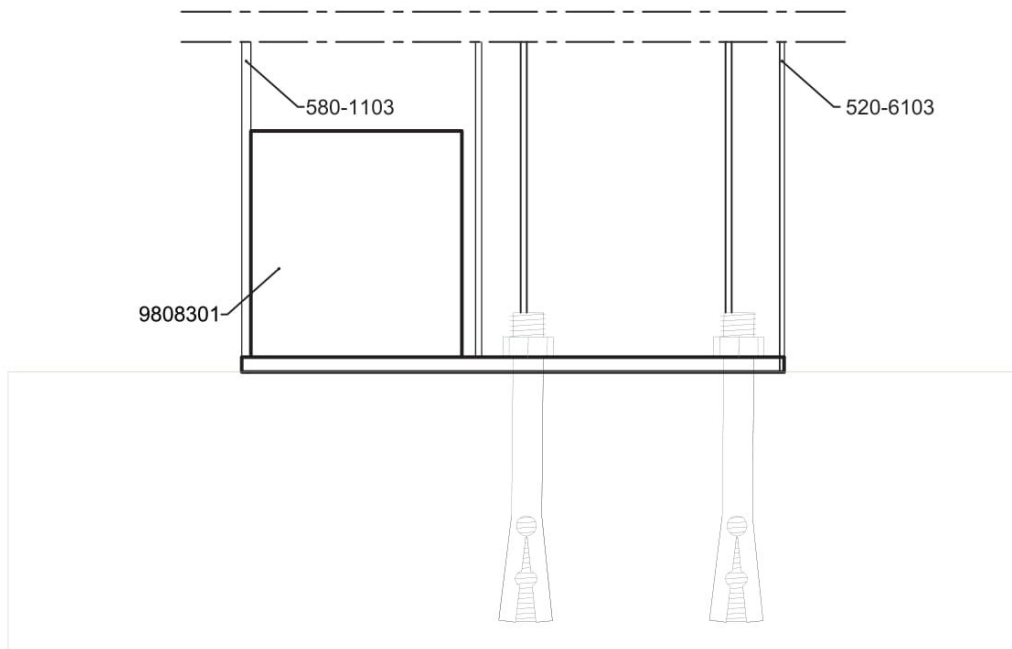

# SRA 150

MOTORIZED GLASS ROOF SYSTEM

ACCURACY

HARMONY

BALANCE