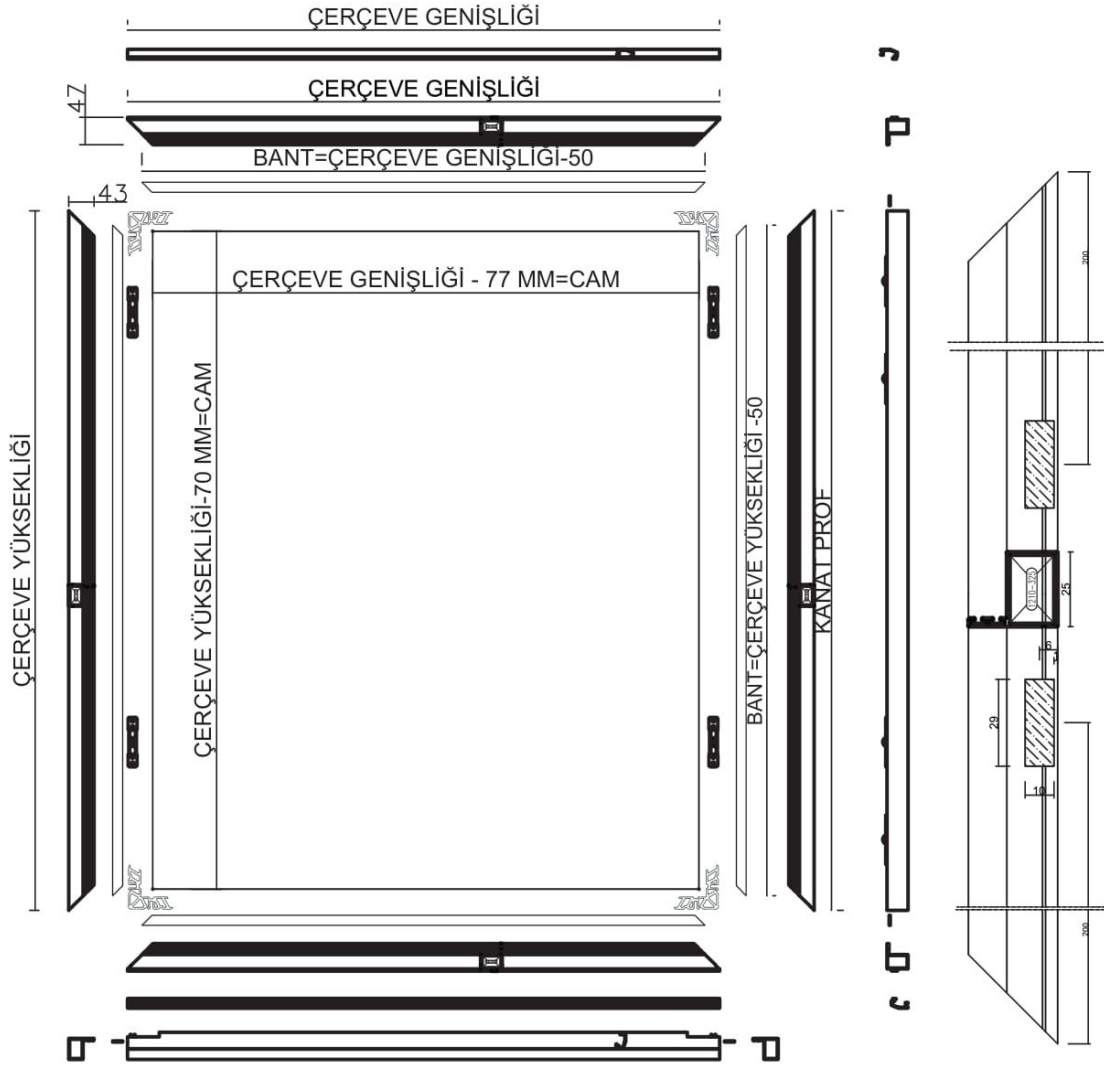

# SRA 150

MOTORIZED GLASS ROOF SYSTEM

ACCURACY

HARMONY

BALANCE