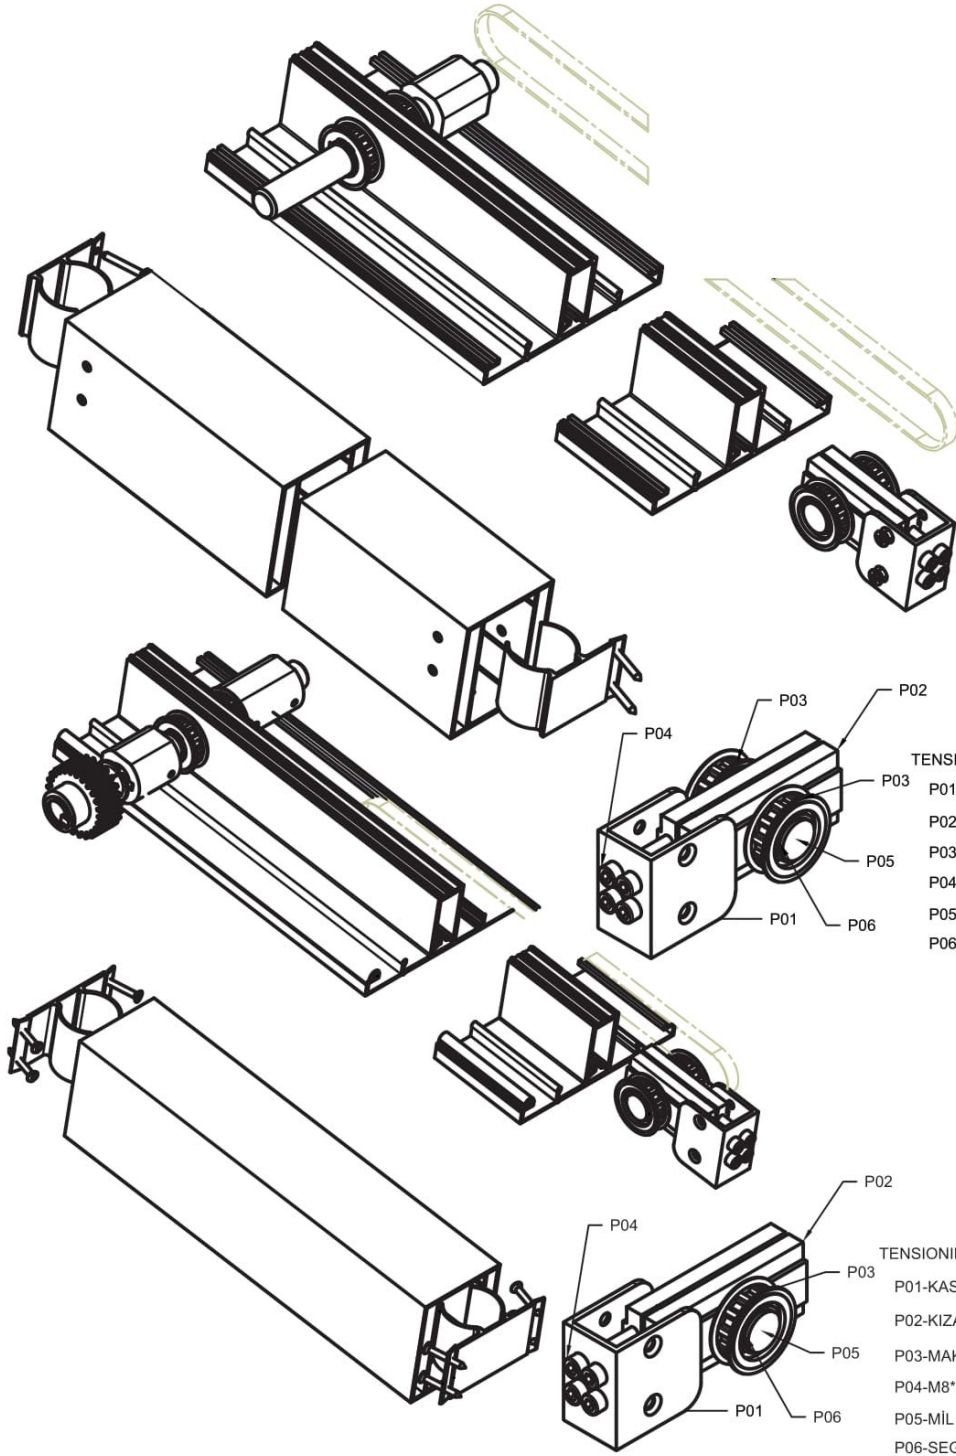

# SRA 150

MOTORIZED GLASS ROOF SYSTEM

ACCURACY

HARMONY

BALANCE