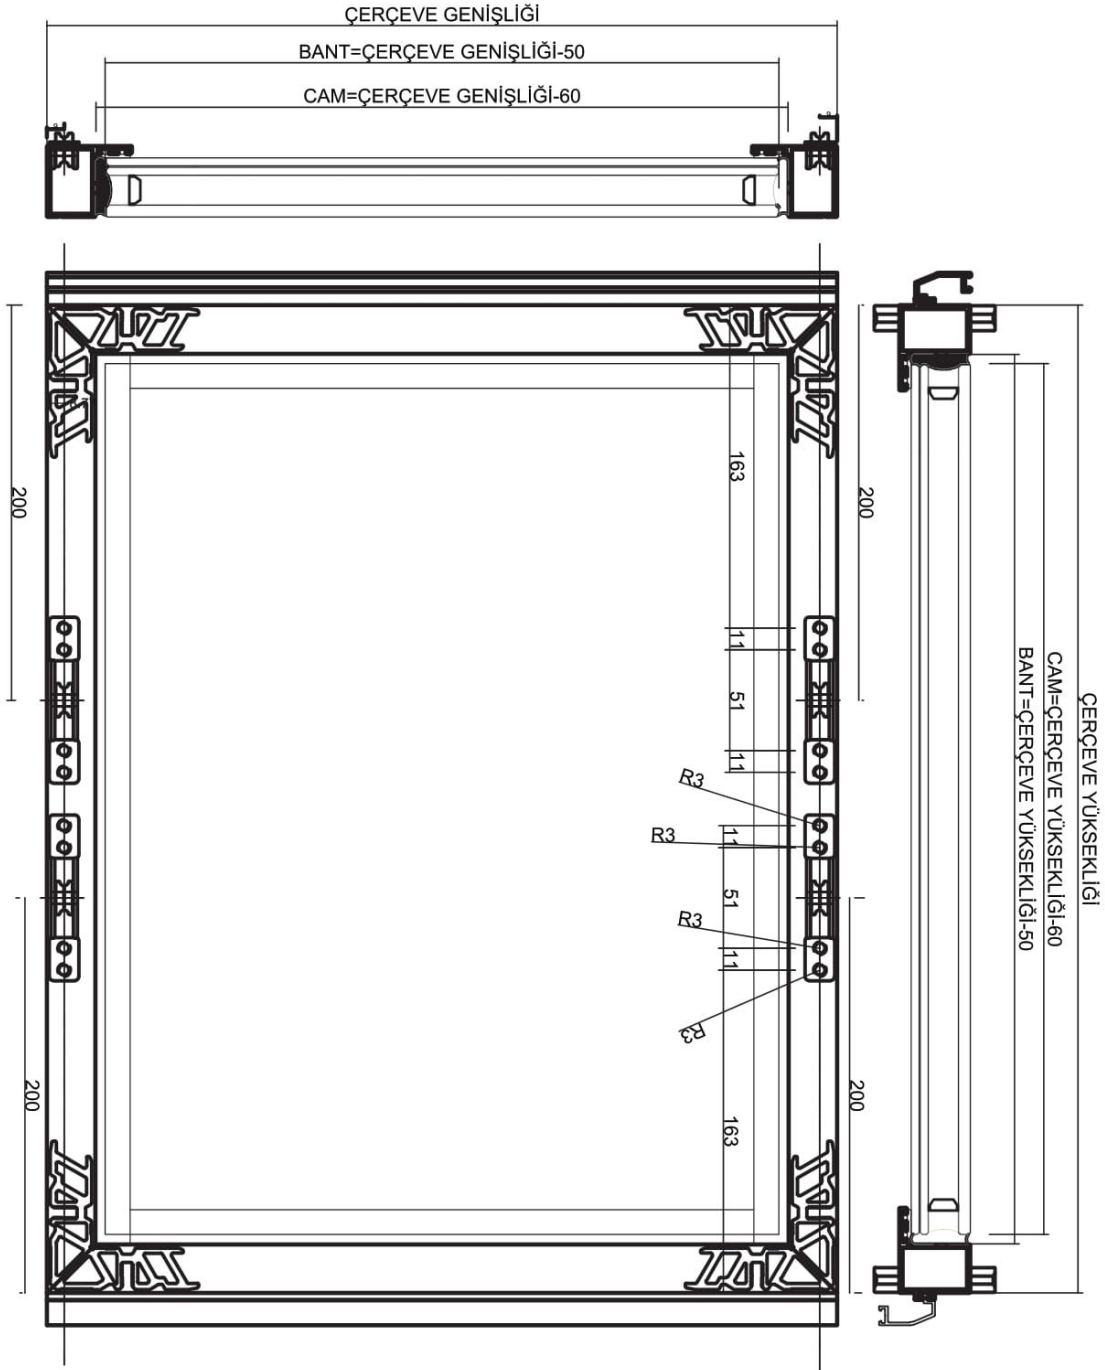

# SRA 150

MOTORIZED GLASS ROOF SYSTEM

ACCURACY

HARMONY

BALANCE