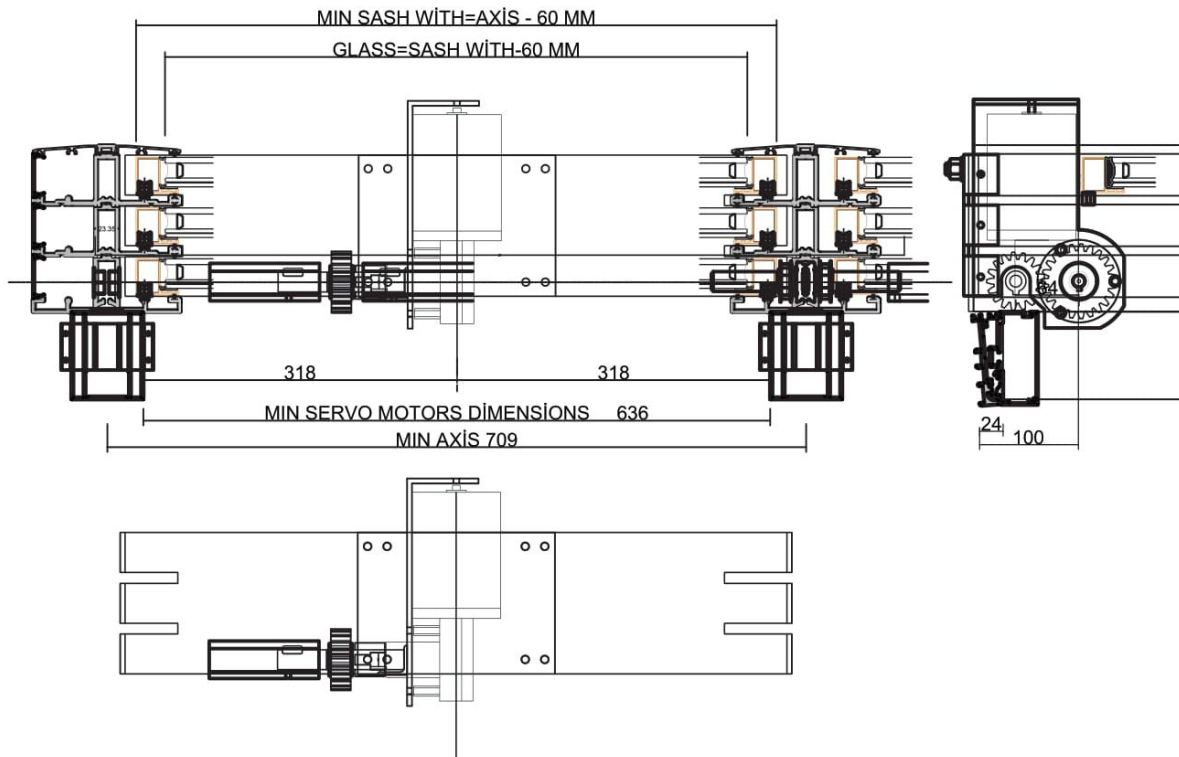

# SRA 150

MOTORIZED GLASS ROOF SYSTEM

ACCURACY

HARMONY

BALANCE