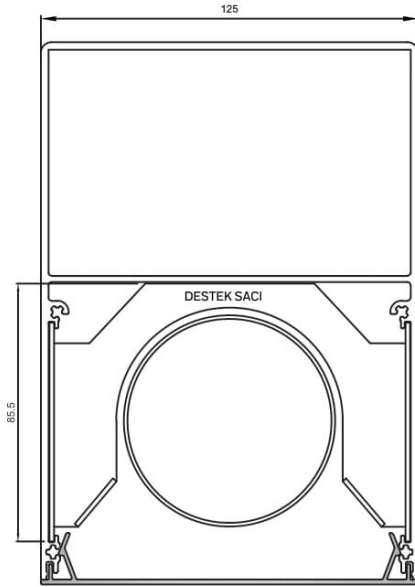

SRA 150

MOTORIZED GLASS ROOF SYSTEM