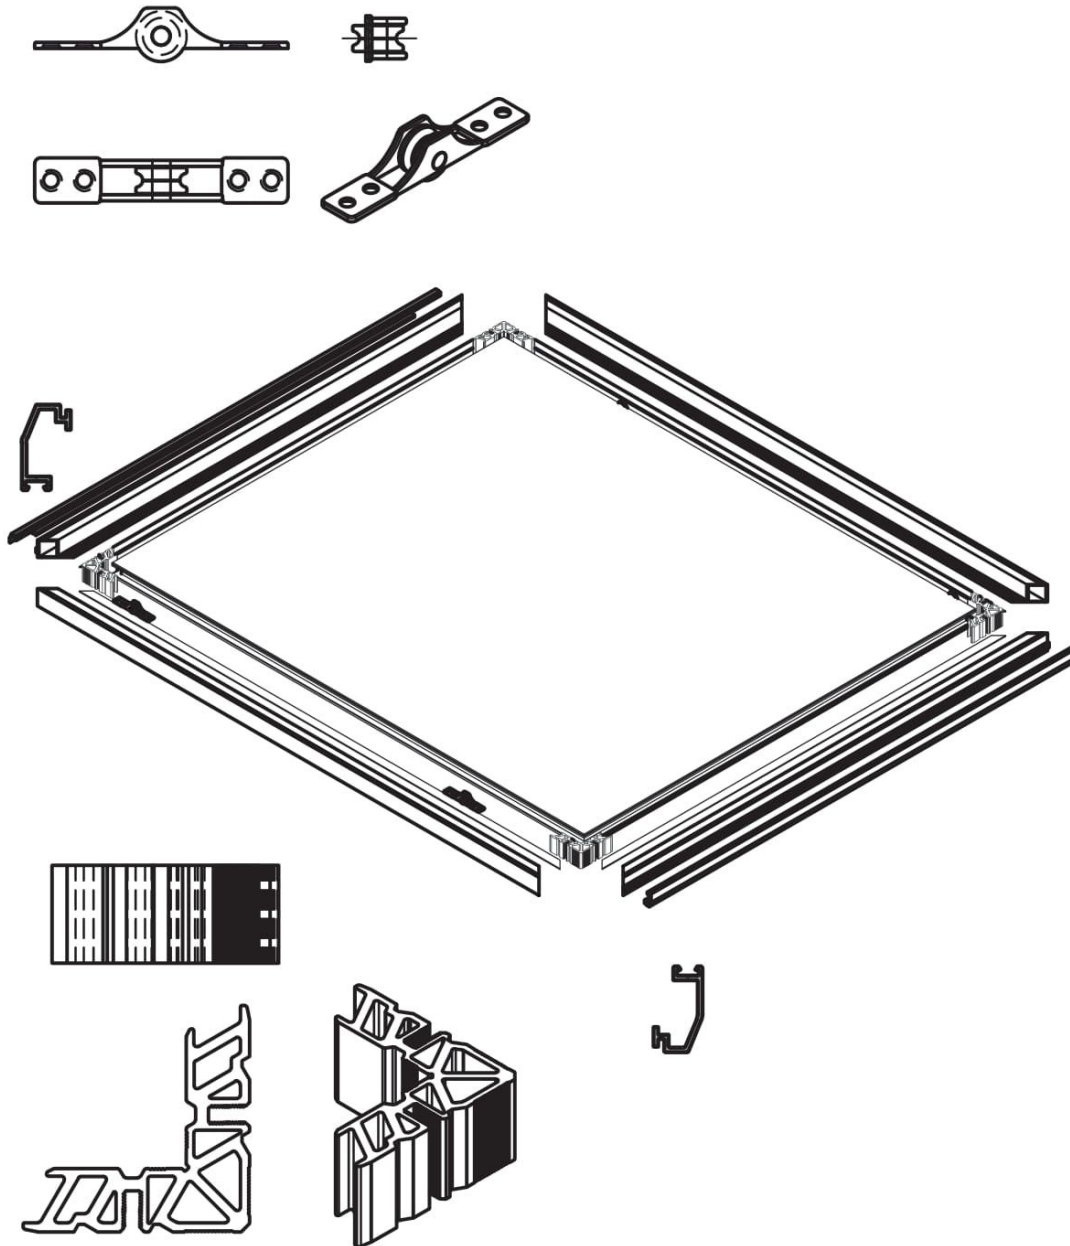

# SRA 150

MOTORIZED GLASS ROOF SYSTEM

ACCURACY

HARMONY

BALANCE