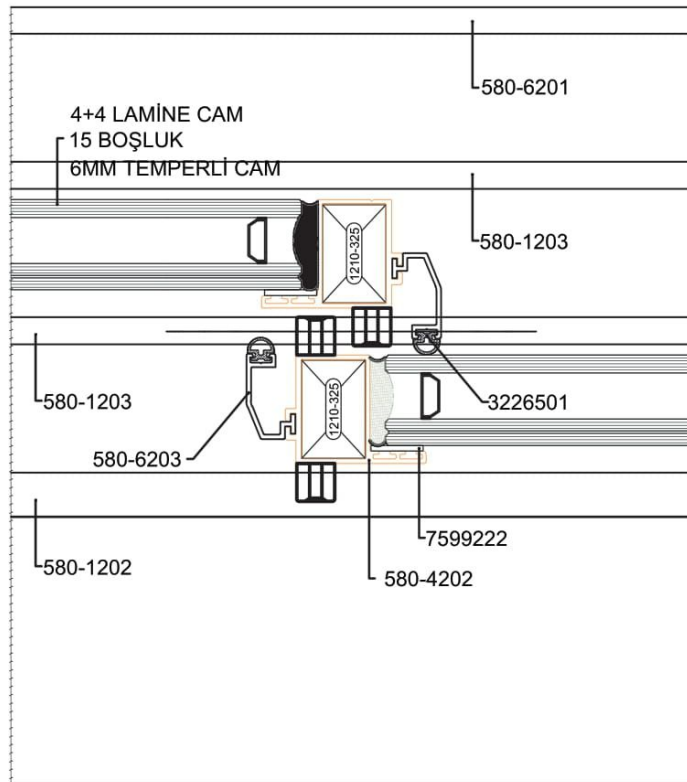

# SRA 150

MOTORIZED GLASS ROOF SYSTEM

ACCURACY

HARMONY

BALANCE