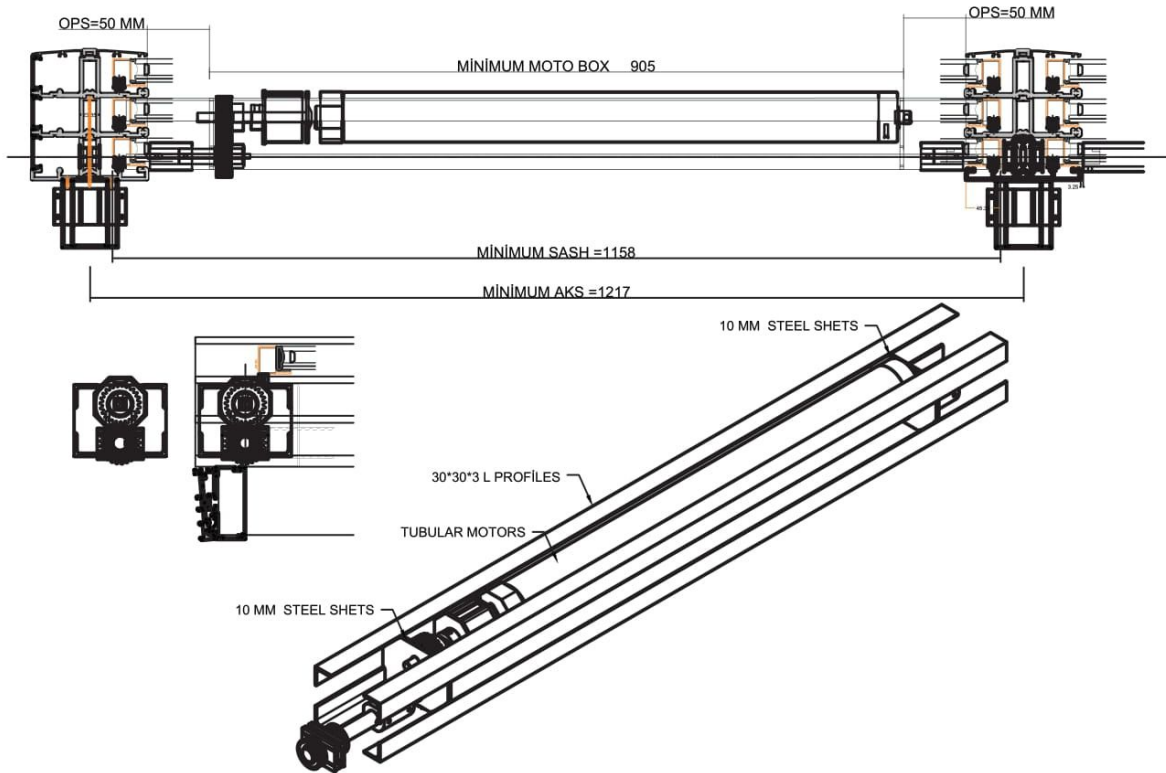

120 NM TUBULAR MOTOR DETAILS