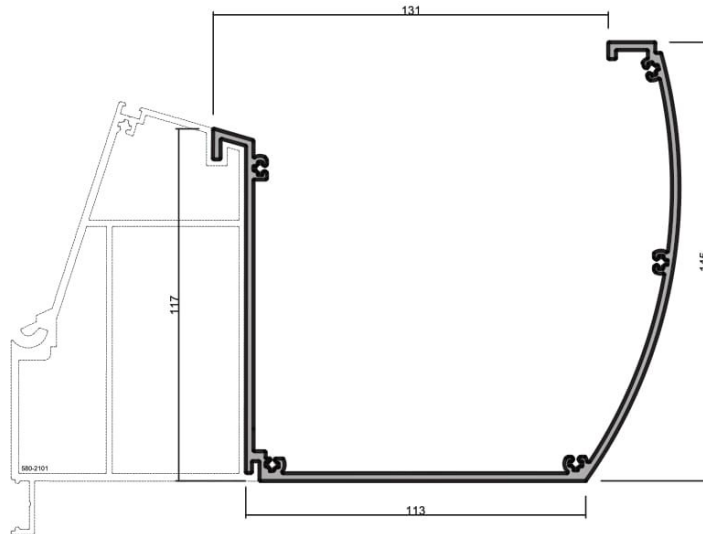

# SRA 150

MOTORIZED GLASS ROOF SYSTEM

ACCURACY

HARMONY

BALANCE

580-2101 ( 3,438 kg/mt )  
SRA150 T01 ŞASI PROFİLİ

580-3101 ( 3,070 kg/mt )  
SRA150 A05 DERE PROFİLİ