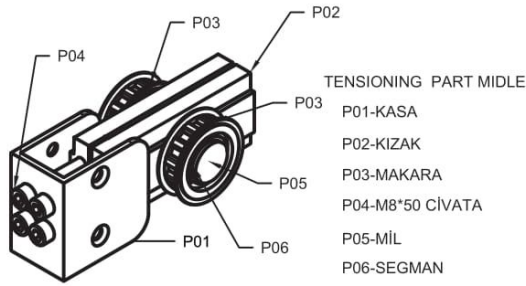

# SRA 150

MOTORIZED GLASS ROOF SYSTEM

ACCURACY

HARMONY

BALANCE