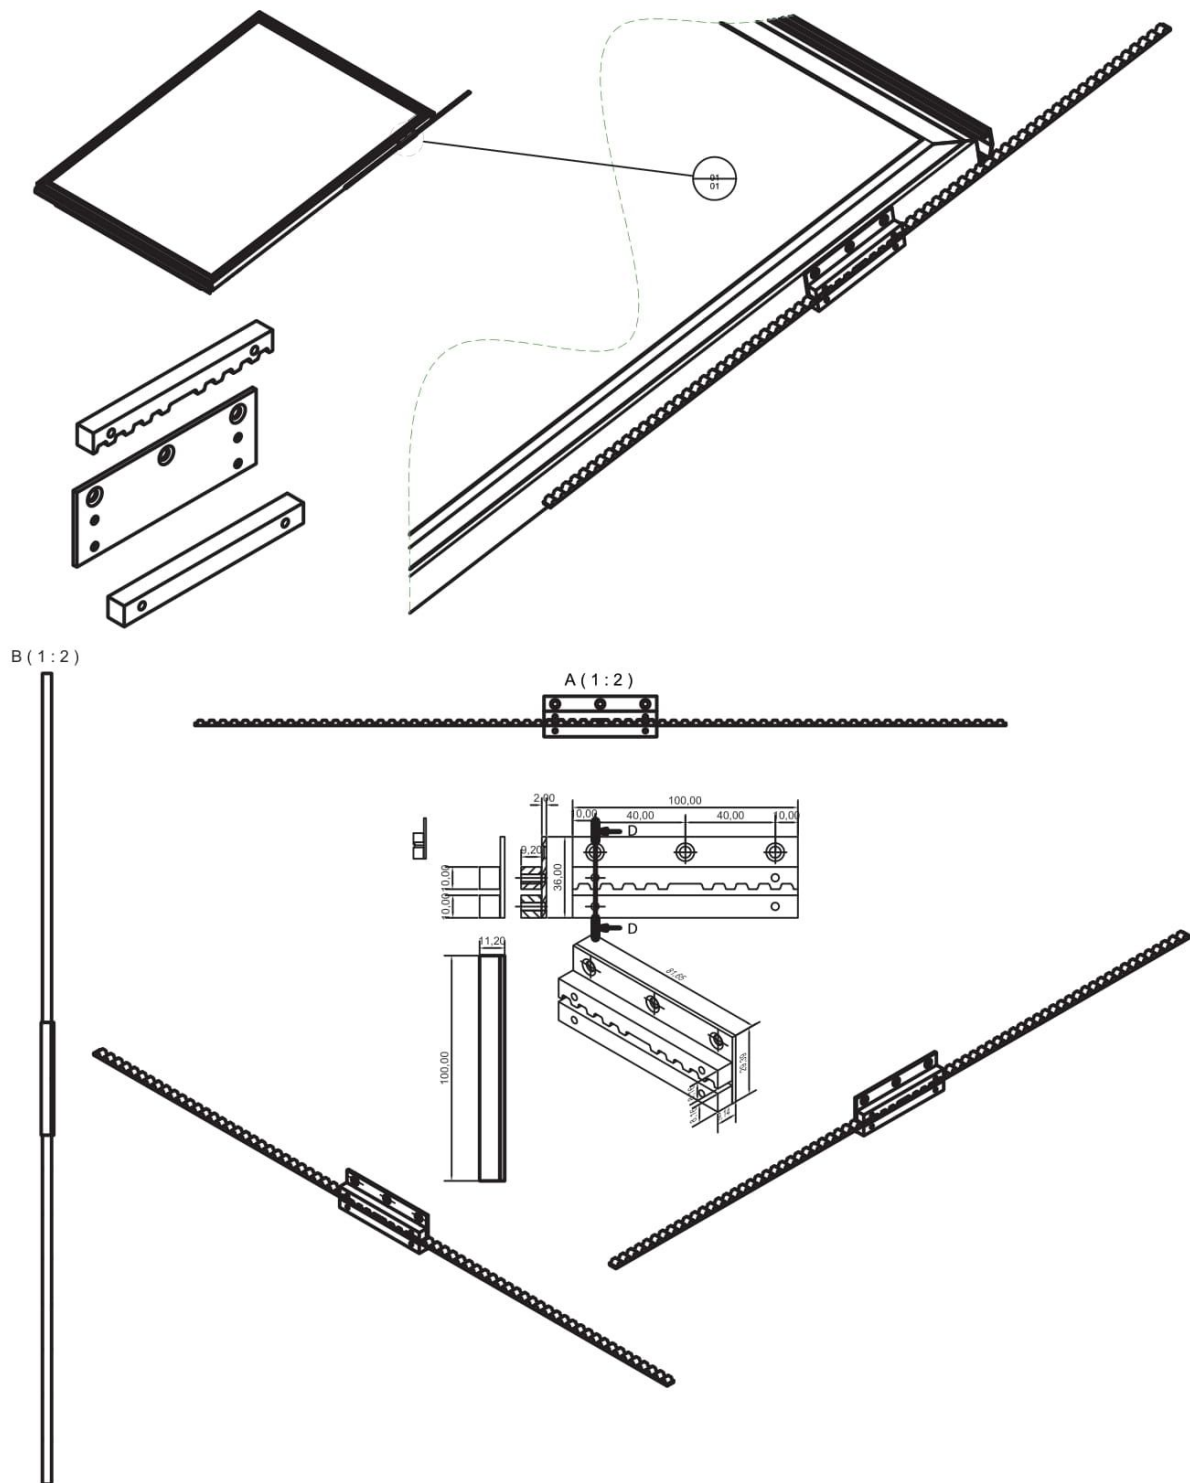

# SRA 150

MOTORIZED GLASS ROOF SYSTEM

ACCURACY

HARMONY

BALANCE