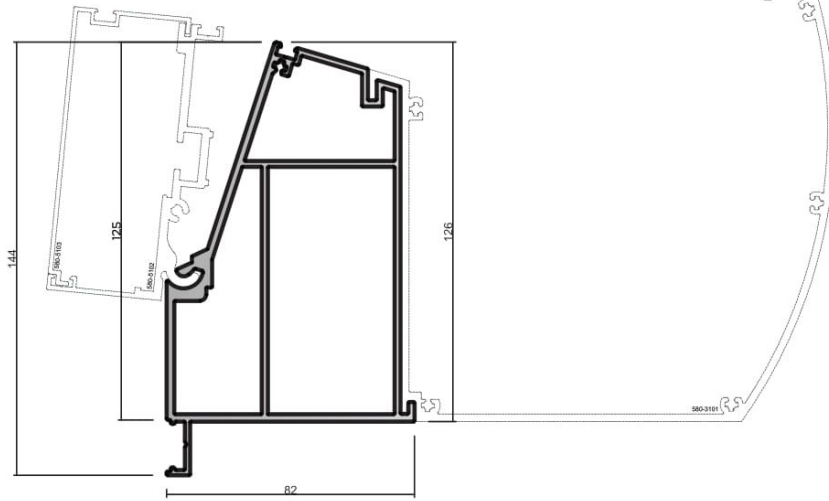

# SRA 150

MOTORIZED GLASS ROOF SYSTEM

ACCURACY

HARMONY

BALANCE

580-2101 ( 3,438 kg/mt )  
SRA150 T01 ŞASI PROFİLİ

580-3101 ( 3,070 kg/mt )  
SRA150 A05 DERE PROFİLİ