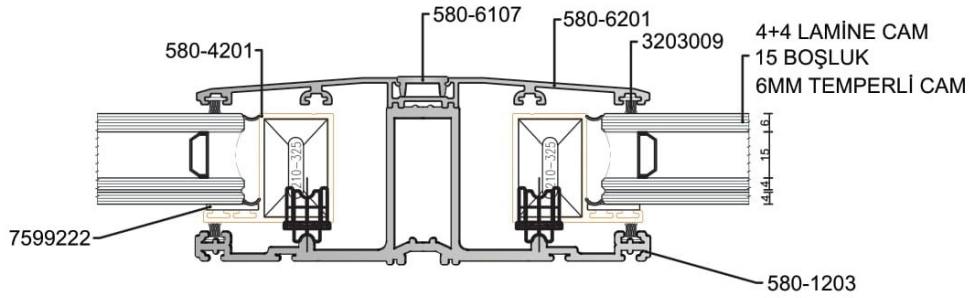

# SRA 150

MOTORIZED GLASS ROOF SYSTEM

ACCURACY

HARMONY

BALANCE