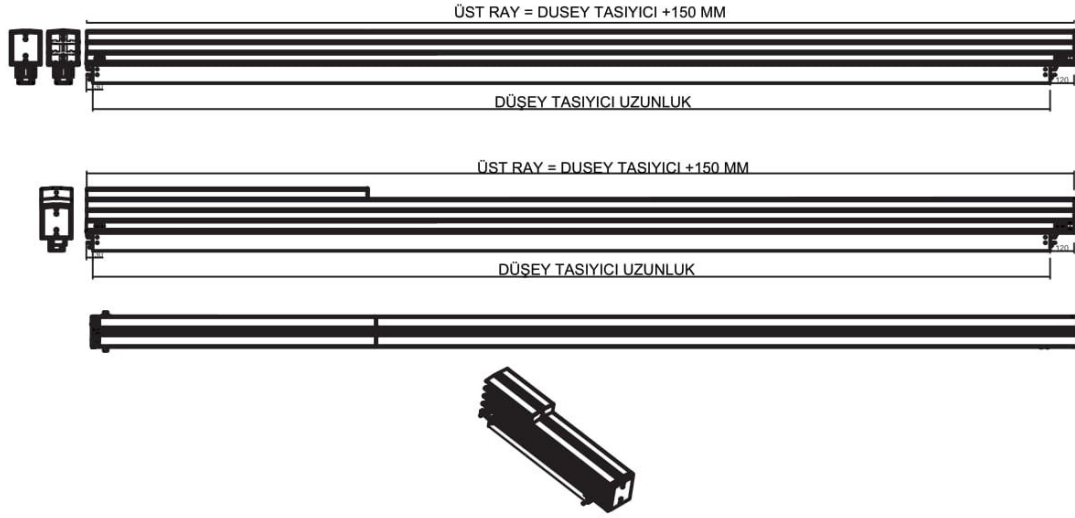

# SRA 150

MOTORIZED GLASS ROOF SYSTEM

ACCURACY

HARMONY

BALANCE