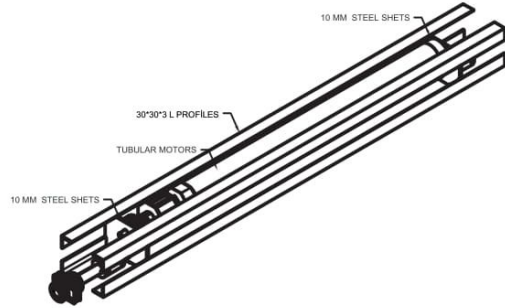

SRA 150

MOTORIZED GLASS ROOF SYSTEM