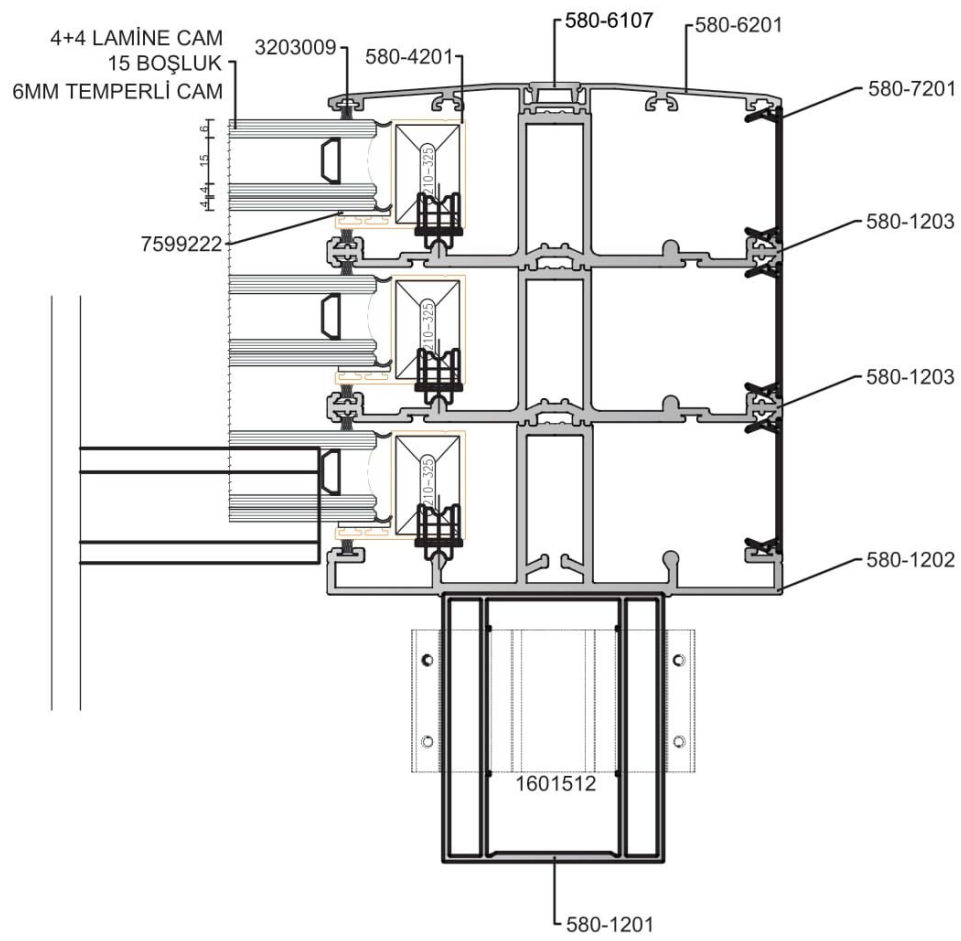

# SRA 150

MOTORIZED GLASS ROOF SYSTEM

ACCURACY

HARMONY

BALANCE