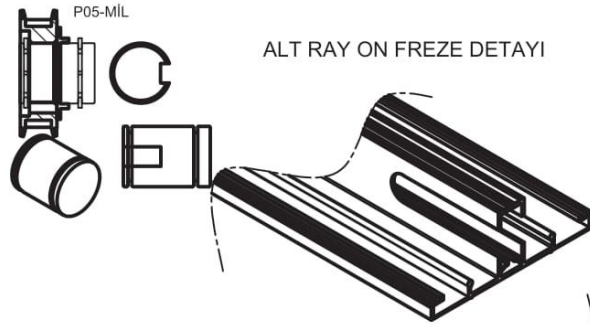

# SRA 150

MOTORIZED GLASS ROOF SYSTEM

ACCURACY

HARMONY

BALANCE