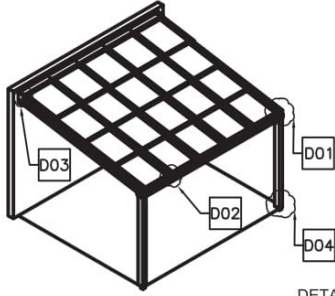

# SRA 150

MOTORIZED GLASS ROOF SYSTEM

ACCURACY

HARMONY

BALANCE

DETAY 01  
SAĞ KÖŞE DETAYLARI