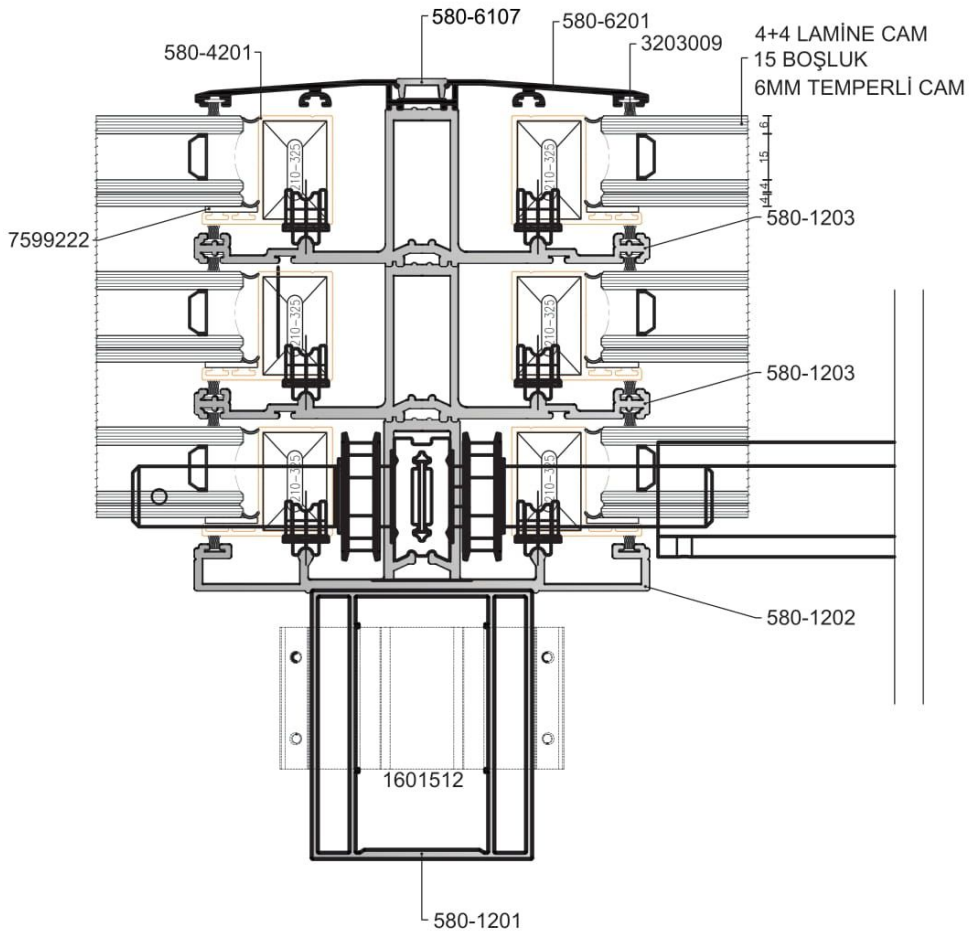

# SRA 150

MOTORIZED GLASS ROOF SYSTEM

ACCURACY

HARMONY

BALANCE